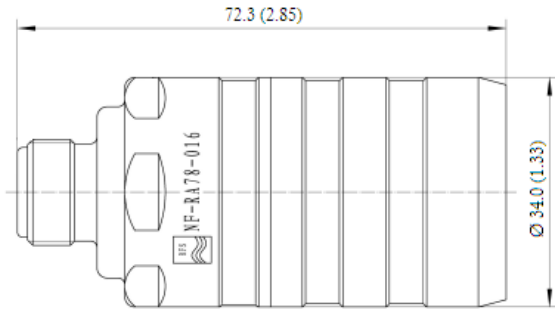

N Female Connector for 7/8" RADIAFLEX® cable

All information contained in the present datasheet is subject to confirmation at time of ordering