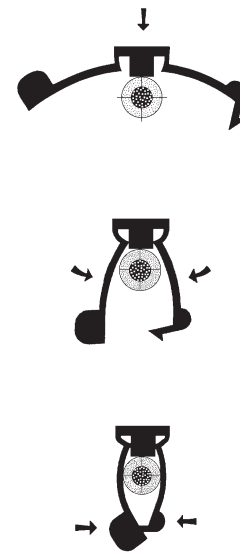

PLIOCLIP

Material: Polyamide 6.6
Operating temperatures: -30 to +100°C
Tensile strength at yield: 65 N/mm²
Elongation at break: 300 %
Elasticity: 1300 N//mm²
Dielectric strength: 26 kV/mm
Flame resistance: V2 UL94
Applications: marking of wires and cables of Ø 2,2 to 6 mm (sections 0,5 to 6 mm²) before or after connection.
 This marking system is equipped with a security locking equivalent to that of a closed ring.

For PLIOCLIP marking, proceed as follows:

Take the whole strip to the cable.

Hold the strip with one hand. Turn the clip down with the thumb and the forefinger of the other hand to close it.

Pull the clip off the strip.

The PLIOCLIP is then in position - and the next marker can be applied.

Example for order:

code group	detail article	code colour	code marker
0737	0XXXXXX	XXXXX	XXXXX

PLIOCLIP-36 07370013004TER

PLIOCLIP-60 073700220993