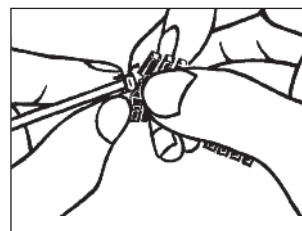

PLIOCLIP

Material: Polyamide 6.6
Operating temperatures: -30 to +100°C
Tensile strength at yield: 65 N/mm²
Elongation at break: 300 %
Elasticity: 1300 N//mm²
Dielectric strength: 26 kV/mm
Flame resistance: V2 UL94
Applications: marking of wires and cables of Ø 2,2 to 6 mm (sections 0,5 to 6 mm²) before or after connection.
 This marking system is equipped with a security locking equivalent to that of a closed ring.

For PLIOCLIP marking, proceed as follows:

Take the whole strip to the cable.

Hold the strip with one hand. Turn the clip down with the thumb and the forefinger of the other hand to close it.

Pull the clip off the strip.

The PLIOCLIP is then in position - and the next marker can be applied.

Example for order:

code group	detail article	code colour	code marker
0737	0XXXXXX	XXXXX	XXXXX

PLIOCLIP-36 07370013004TER

PLIOCLIP-60 073700220993