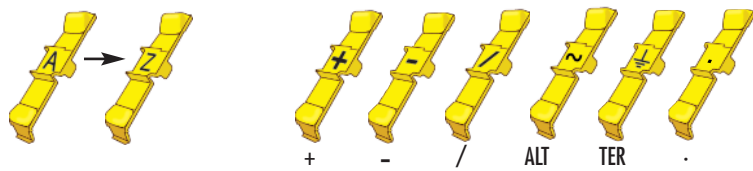

PLIOCLIP

Material: Polyamide 6.6
Operating temperatures: -30 to +100°C
Tensile strength at yield: 65 N/mm²
Elongation at break: 300 %
Elasticity: 1300 N//mm²
Dielectric strength: 26 kV/mm
Flame resistance: V2 UL94
Applications: marking of wires and cables of Ø 2,2 to 6 mm (sections 0,5 to 6 mm²) before or after connection.
 This marking system is equipped with a security locking equivalent to that of a closed ring.

For PLIOCLIP marking, proceed as follows:

Take the whole strip to the cable.

Hold the strip with one hand. Turn the clip down with the thumb and the forefinger of the other hand to close it.

Pull the clip off the strip.

The PLIOCLIP is then in position - and the next marker can be applied.

Example for order:

code group	detail article	code colour	code marker
0737	0XXXXXX	XXXXX	XXXXX

PLIOCLIP-36 07370013004TER

PLIOCLIP-60 073700220993