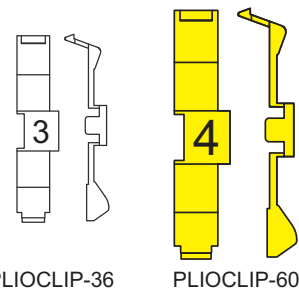

PLIOCLIP

Material: Polyamide 6.6
Operating temperatures: -30 to +100°C
Tensile strength at yield: 65 N/mm²
Elongation at break: 300 %
Elasticity: 1300 N//mm²
Dielectric strength: 26 kV/mm
Flame resistance: V2 UL94
Applications: marking of wires and cables of Ø 2,2 to 6 mm (sections 0,5 to 6 mm²) before or after connection.
 This marking system is equipped with a security locking equivalent to that of a closed ring.

For PLIOCLIP marking, proceed as follows:

Take the whole strip to the cable.

Hold the strip with one hand. Turn the clip down with the thumb and the forefinger of the other hand to close it.

Pull the clip off the strip.

The PLIOCLIP is then in position - and the next marker can be applied.

Example for order:

code group	detail article	code colour	code marker
0737	0XXXXXX	XXXXX	XXXXX

PLIOCLIP-36 07370013004TER

PLIOCLIP-60 073700220993

detail article

type	article number				Ø mm	mm ²	markers /bag	figure markers /bag
	alphabetical	figures CI	colour	symbole				
PLIOCLIP 36	0737 0011 004 ***	0737 0012 099 ***	0737 0014 ***	0737 0013 004 ***	2,2 - 3,6	0,5 - 2,5	224	512
PLIOCLIP 60	0737 0021 004 ***	0737 0022 099 ***	0737 0024 ***	0737 0023 004 ***	3,6 - 6	2,5 - 6	224	512