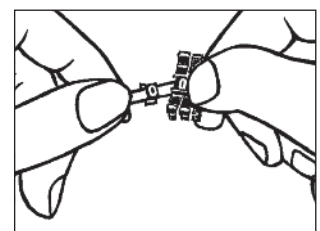

PLIOCLIP

Material: Polyamide 6.6
Operating temperatures: -30 to +100°C
Tensile strength at yield: 65 N/mm²
Elongation at break: 300 %
Elasticity: 1300 N//mm²
Dielectric strength: 26 kV/mm
Flame resistance: V2 UL94
Applications: marking of wires and cables of Ø 2,2 to 6 mm (sections 0,5 to 6 mm²) before or after connection.
 This marking system is equipped with a security locking equivalent to that of a closed ring.

For PLIOCLIP marking, proceed as follows:

Take the whole strip to the cable.

Hold the strip with one hand. Turn the clip down with the thumb and the forefinger of the other hand to close it.

Pull the clip off the strip.

The PLIOCLIP is then in position - and the next marker can be applied.

Example for order:

code group	detail article	code colour	code marker
0737	0XXXXXX	XXXXX	XXXXX

PLIOCLIP-36 07370013004TER

PLIOCLIP-60 073700220993