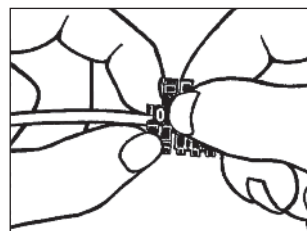

PLIOCLIP

Material: Polyamide 6.6
Operating temperatures: -30 to +100°C
Tensile strength at yield: 65 N/mm²
Elongation at break: 300 %
Elasticity: 1300 N//mm²
Dielectric strength: 26 kV/mm
Flame resistance: V2 UL94
Applications: marking of wires and cables of Ø 2,2 to 6 mm (sections 0,5 to 6 mm²) before or after connection.
 This marking system is equipped with a security locking equivalent to that of a closed ring.

For PLIOCLIP marking, proceed as follows:

Take the whole strip to the cable.

Hold the strip with one hand. Turn the clip down with the thumb and the forefinger of the other hand to close it.

Pull the clip off the strip.

The PLIOCLIP is then in position - and the next marker can be applied.

Example for order:

code group	detail article	code colour	code marker
0737	0XXXXXX	XXXXX	XXXXX

PLIOCLIP-36 07370013004TER

PLIOCLIP-60 073700220993