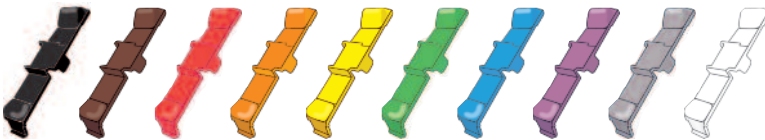

PLIOCLIP

Material: Polyamide 6.6
Operating temperatures: -30 to +100°C
Tensile strength at yield: 65 N/mm²
Elongation at break: 300 %
Elasticity: 1300 N//mm²
Dielectric strength: 26 kV/mm
Flame resistance: V2 UL94
Applications: marking of wires and cables of Ø 2,2 to 6 mm (sections 0,5 to 6 mm²) before or after connection.
 This marking system is equipped with a security locking equivalent to that of a closed ring.

For PLIOCLIP marking, proceed as follows:

Take the whole strip to the cable.

Hold the strip with one hand. Turn the clip down with the thumb and the forefinger of the other hand to close it.

Pull the clip off the strip.

The PLIOCLIP is then in position - and the next marker can be applied.

Example for order:

code group	detail article	code colour	code marker
0737	0XXXXXX	XXXXX	XXXXX

PLIOCLIP-36 07370013004TER

PLIOCLIP-60 073700220993