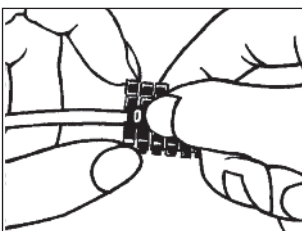

PLIOCLIP

Material: Polyamide 6.6
Operating temperatures: -30 to +100°C
Tensile strength at yield: 65 N/mm²
Elongation at break: 300 %
Elasticity: 1300 N//mm²
Dielectric strength: 26 kV/mm
Flame resistance: V2 UL94
Applications: marking of wires and cables of Ø 2,2 to 6 mm (sections 0,5 to 6 mm²) before or after connection.
 This marking system is equipped with a security locking equivalent to that of a closed ring.

For PLIOCLIP marking, proceed as follows:

Take the whole strip to the cable.

Hold the strip with one hand. Turn the clip down with the thumb and the forefinger of the other hand to close it.

Pull the clip off the strip.

The PLIOCLIP is then in position - and the next marker can be applied.

Example for order:

code group	detail article	code colour	code marker
0737	0XXXXXX	XXXXX	XXXXX

PLIOCLIP-36 07370013004TER

PLIOCLIP-60 073700220993