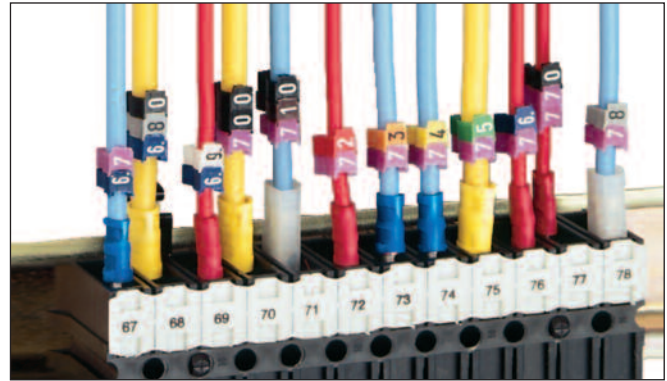

PLIOCLIP

Material: Polyamide 6.6
Operating temperatures: -30 to +100°C
Tensile strength at yield: 65 N/mm²
Elongation at break: 300 %
Elasticity: 1300 N//mm²
Dielectric strength: 26 kV/mm
Flame resistance: V2 UL94
Applications: marking of wires and cables of Ø 2,2 to 6 mm (sections 0,5 to 6 mm²) before or after connection.
 This marking system is equipped with a security locking equivalent to that of a closed ring.

For PLIOCLIP marking, proceed as follows:

Take the whole strip to the cable.

Hold the strip with one hand. Turn the clip down with the thumb and the forefinger of the other hand to close it.

Pull the clip off the strip.

The PLIOCLIP is then in position - and the next marker can be applied.

Example for order:

code group	detail article	code colour	code marker
0737	0XXXXXX	XXXXX	XXXXX

PLIOCLIP-36 07370013004TER

PLIOCLIP-60 073700220993