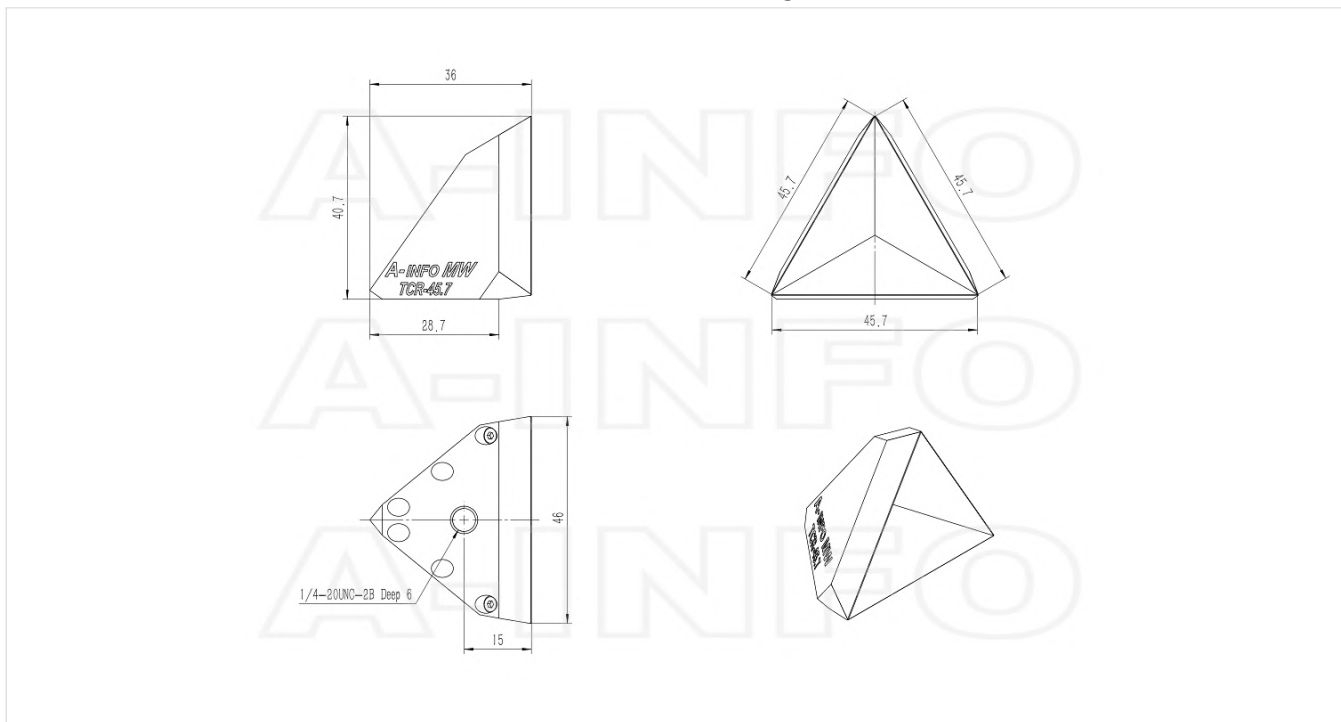

Outline Drawing