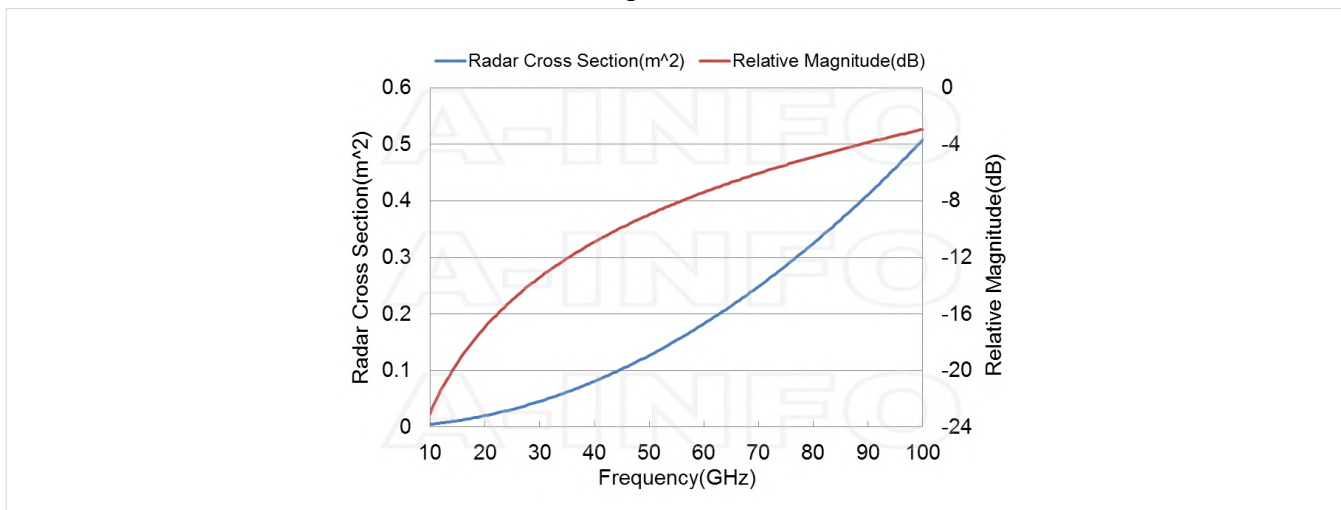

TCR-45.72 Radar Trihedral Corner Reflector 1.8inch(45.72mm) Edge Size

Radar Trihedral Corner Reflector with 1.8inch(45.72mm) Edge Size

Product Information

SKU	TCR-45.72
-----	-----------

Description

Radar trihedral corner reflector TCR-45.72, with 1.8inch(45.72mm) edge size. The Radar Trihedral Corner Reflectors, with rugged aluminum constructions and plated with gold, are used to reflect radio waves towards the emission source passively and are highly tolerant to misalignment. The Radar Trihedral Corner Reflectors are specially designed for retro-reflection, have high smoothness in the reflection cavity, and are ideally suited for RCS measurement and other applications.

Additional Information

Application	General Purpose Indoor & Outdoor, Fixed	Solution for	RCS Measurement
-------------	---	--------------	-----------------

Outline Drawing

Typical Test Results

Calculated Radar Cross Section and Relative Magnitude