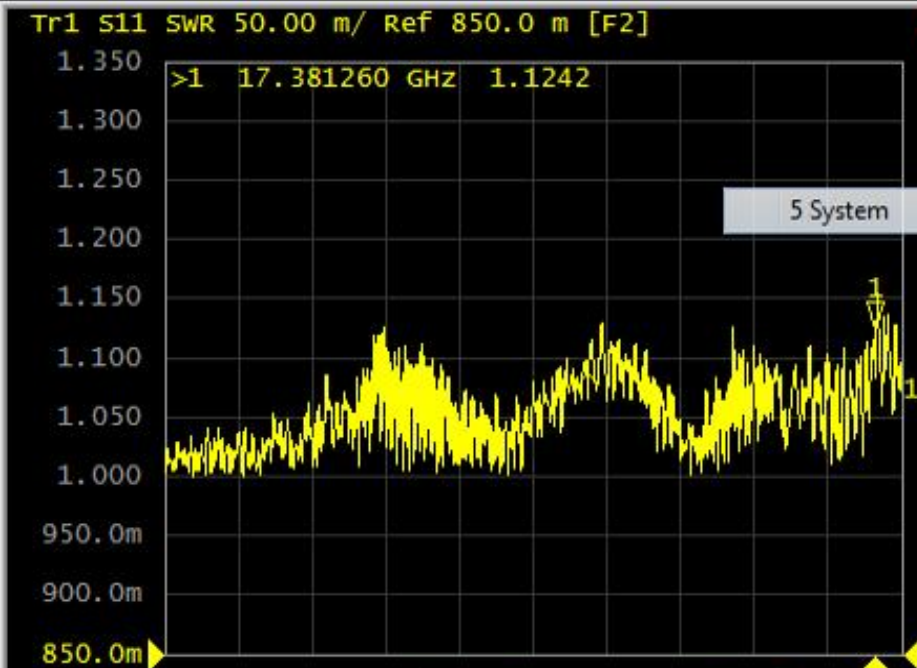

Tr1 S11 SWR 50.00 m/ Ref 850.0 m [F2]

Tr2 S21 Log Mag 500.0 mdB/ Ref -1.500 dB [F2]

Tr3 S12 Log Mag 500.0 mdB/ Ref -1.500 dB [F2]

Tr4 S22 SWR 50.00 m/ Ref 850.0 m [F2]

Sweep Setup

Power

Sweep Time Auto ON

Sweep Time 3.148703 s

Sweep Delay 0 s

Points 1601

Sweep Type Lin Freq

Edit Segment Table

Segment Display Order Base

Return

Marker Search

- Max
- Min
- Peak
- Target
- Multi Peak
- Multi Target

Tracking OFF

Search Range OFF

Bandwidth OFF

Bandwidth Value -3 dB

Notch OFF

Notch Value -3 dB

Return