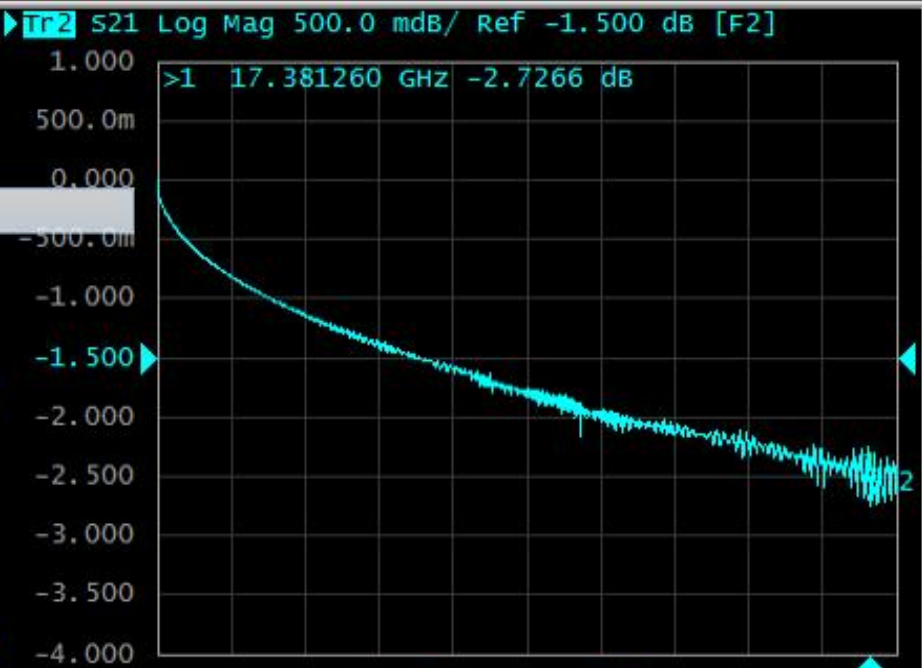

Tr1 S11 SWR 50.00 m/ Ref 850.0 m [F2]

Tr2 S21 Log Mag 500.0 mdB/ Ref -1.500 dB [F2]

Tr3 S12 Log Mag 500.0 mdB/ Ref -1.500 dB [F2]

Tr4 S22 SWR 50.00 m/ Ref 850.0 m [F2]

Sweep Setup

Power

Sweep Time Auto ON

Sweep Time 3.148703 s

Sweep Delay 0 s

Points 1601

Sweep Type Lin Freq

Edit Segment Table

Segment Display Order Base

Return

Marker Search

- Max
- Min
- Peak
- Target
- Multi Peak
- Multi Target

Tracking OFF

Search Range OFF

Bandwidth OFF

Bandwidth Value -3 dB

Notch OFF

Notch Value -3 dB

Return