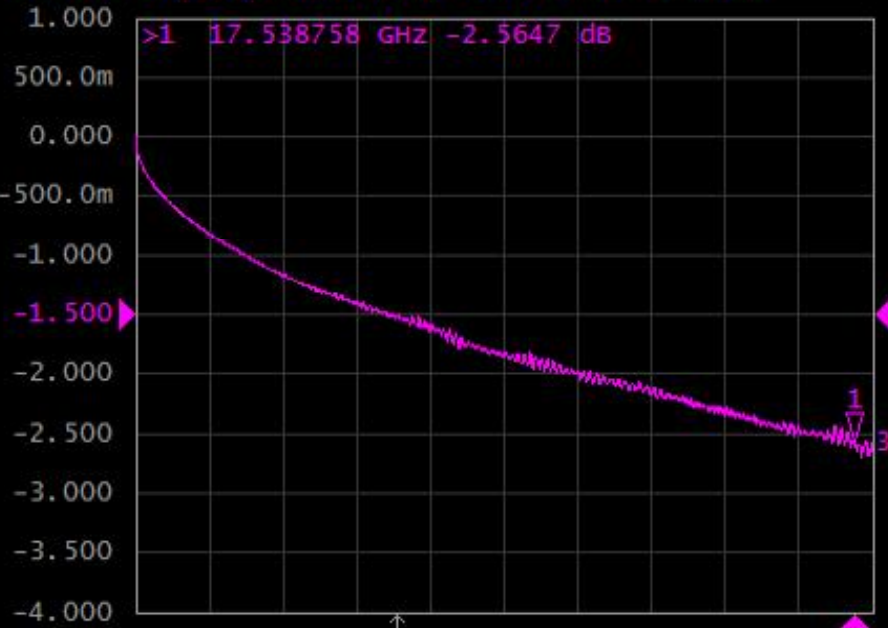

Tr1 S11 SWR 50.00 m/ Ref 850.0 m [F2]

Tr2 S21 Log Mag 500.0 mdB/ Ref -1.500 dB [F2]

Tr3 S12 Log Mag 500.0 mdB/ Ref -1.500 dB [F2]

Tr4 S22 SWR 50.00 m/ Ref 850.0 m [F2]

Sweep Setup

Power

Sweep Time Auto ON

Sweep Time 3.148703 s

Sweep Delay 0 s

Points 1601

Sweep Type Lin Freq

Edit Segment Table

Segment Display Order Base

Return

Marker Search

- Max
- Min
- Peak
- Target
- Multi Peak
- Multi Target

Tracking OFF

Search Range OFF

Bandwidth OFF

Bandwidth Value -3 dB

Notch OFF

Notch Value -3 dB

Return