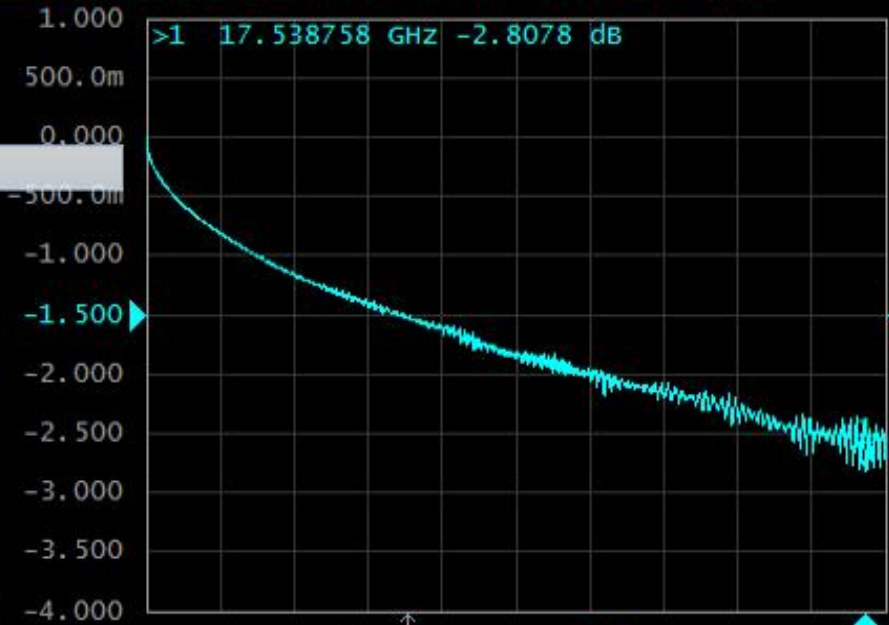

Tr1 S11 SWR 50.00 m/ Ref 850.0 m [F2]

Tr2 S21 Log Mag 500.0 mdB/ Ref -1.500 dB [F2]

Tr3 S12 Log Mag 500.0 mdB/ Ref -1.500 dB [F2]

Tr4 S22 SWR 50.00 m/ Ref 850.0 m [F2]

Sweep Setup

Power

Sweep Time Auto ON

Sweep Time 3.148703 s

Sweep Delay 0 s

Points 1601

Sweep Type Lin Freq

Edit Segment Table

Segment Display Order Base

Return

Marker Search

- Max
- Min
- Peak
- Target
- Multi Peak
- Multi Target

Tracking OFF

Search Range OFF

Bandwidth OFF

Bandwidth Value -3 dB

Notch OFF

Notch Value -3 dB

Return