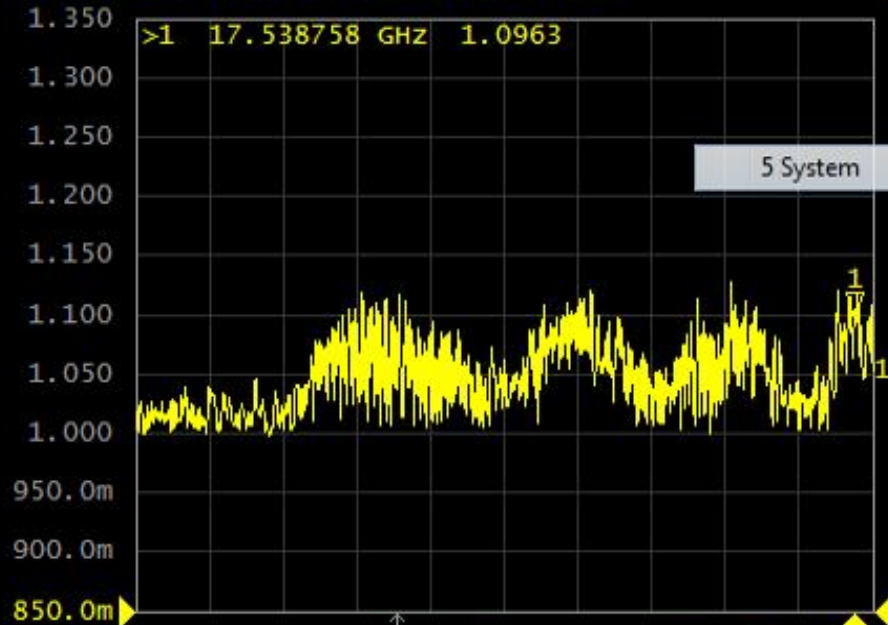

Tr1 S11 SWR 50.00 m/ Ref 850.0 m [F2]

Tr2 S21 Log Mag 500.0 mdB/ Ref -1.500 dB [F2]

Tr3 S12 Log Mag 500.0 mdB/ Ref -1.500 dB [F2]

Tr4 S22 SWR 50.00 m/ Ref 850.0 m [F2]

Sweep Setup

Power

Sweep Time Auto ON

Sweep Time 3.148703 s

Sweep Delay 0 s

Points 1601

Sweep Type Lin Freq

Edit Segment Table

Segment Display Order Base

Return

Marker Search

- Max
- Min
- Peak
- Target
- Multi Peak
- Multi Target

Tracking OFF

Search Range OFF

Bandwidth OFF

Bandwidth Value -3 dB

Notch OFF

Notch Value -3 dB

Return