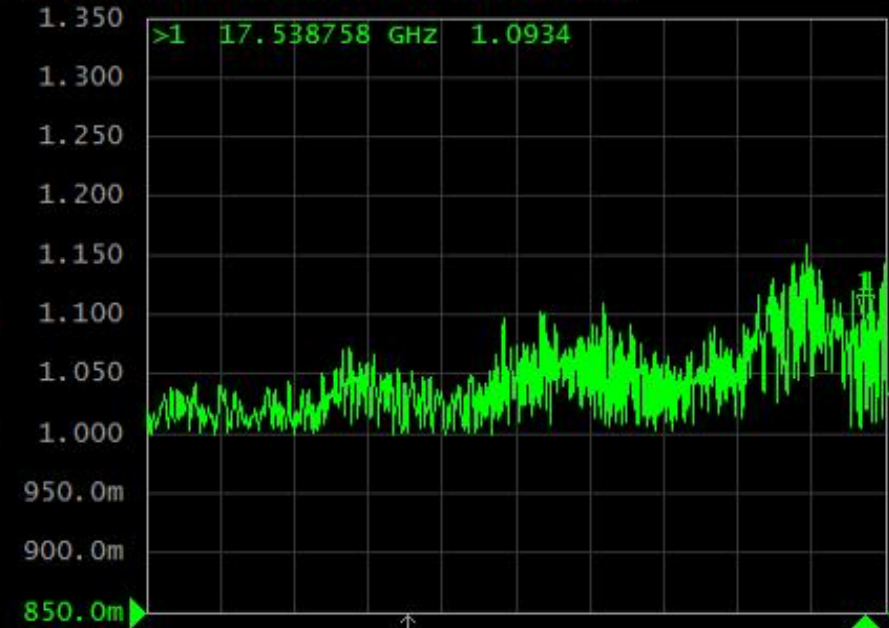

Tr1 S11 SWR 50.00 m/ Ref 850.0 m [F2]

Tr2 S21 Log Mag 500.0 mdB/ Ref -1.500 dB [F2]

Tr3 S12 Log Mag 500.0 mdB/ Ref -1.500 dB [F2]

Tr4 S22 SWR 50.00 m/ Ref 850.0 m [F2]

Sweep Setup

Power

Sweep Time Auto ON

Sweep Time 3.148703 s

Sweep Delay 0 s

Points 1601

Sweep Type Lin Freq

Edit Segment Table

Segment Display Order Base

Return

Marker Search

- Max
- Min
- Peak
- Target
- Multi Peak
- Multi Target

Tracking OFF

Search Range OFF

Bandwidth OFF

Bandwidth Value -3 dB

Notch OFF

Notch Value -3 dB

Return