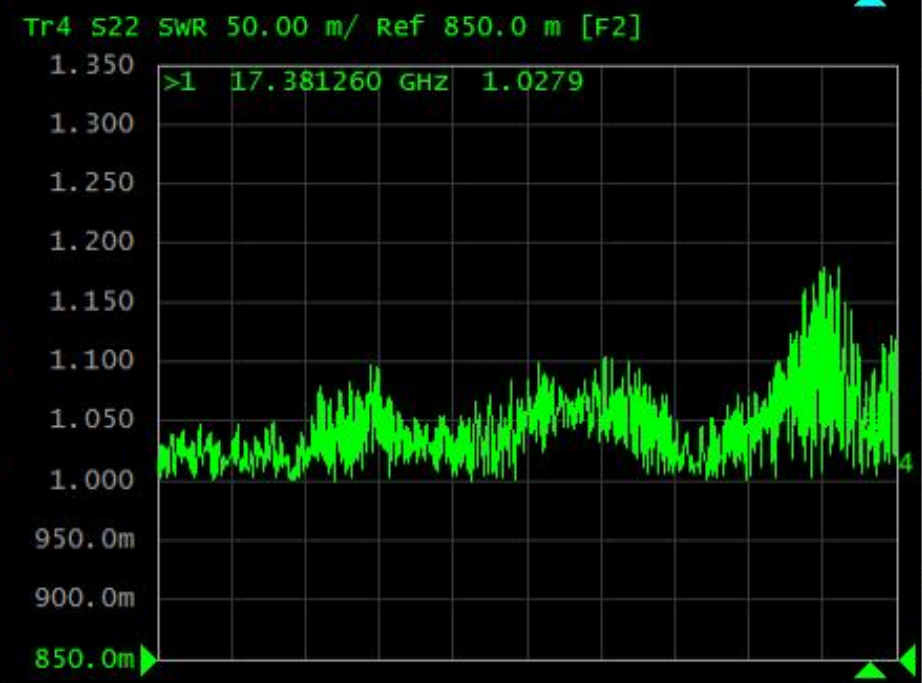

Tr1 S11 SWR 50.00 m/ Ref 850.0 m [F2]

Tr2 S21 Log Mag 500.0 mdB/ Ref -1.500 dB [F2]

Tr3 S12 Log Mag 500.0 mdB/ Ref -1.500 dB [F2]

Tr4 S22 SWR 50.00 m/ Ref 850.0 m [F2]

Sweep Setup

Power

Sweep Time Auto ON

Sweep Time 3.148703 s

Sweep Delay 0 s

Points 1601

Sweep Type Lin Freq

Edit Segment Table

Segment Display Order Base

Return

Marker Search

- Max
- Min
- Peak
- Target
- Multi Peak
- Multi Target

Tracking OFF

Search Range OFF

Bandwidth OFF

Bandwidth Value -3 dB

Notch OFF

Notch Value -3 dB

Return