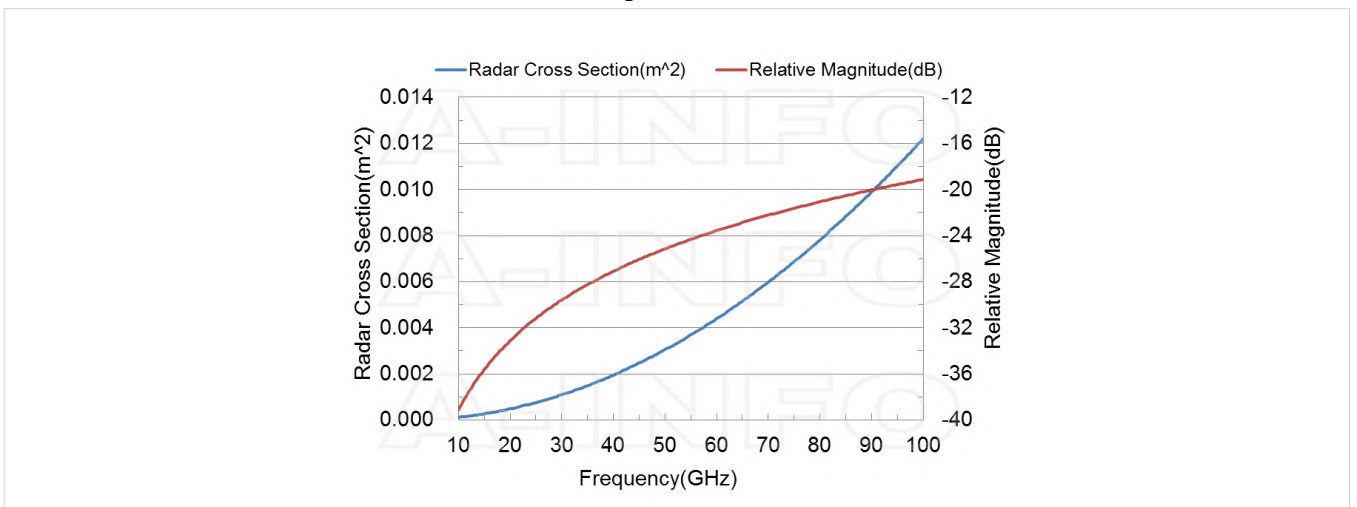

Typical Test Results

Calculated Radar Cross Section and Relative Magnitude