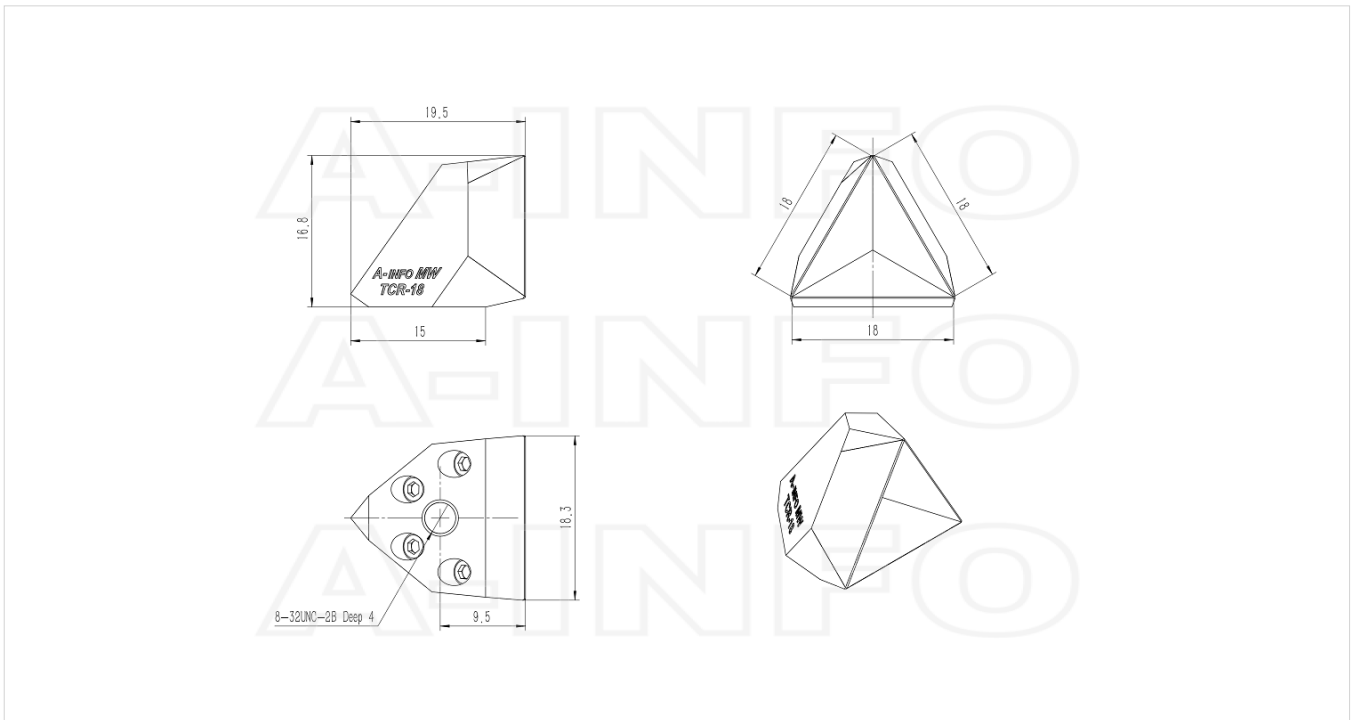

Outline Drawing