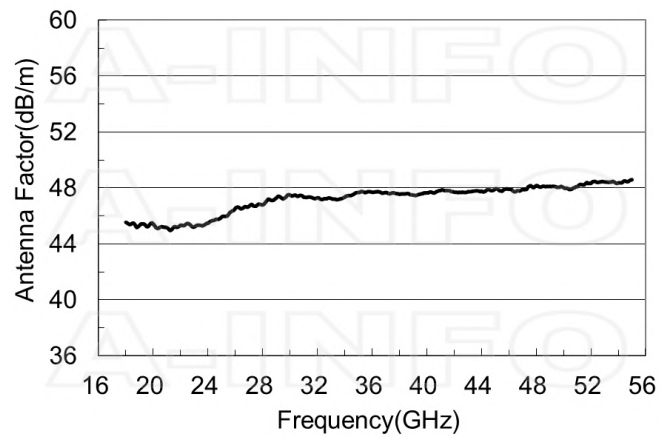

Antenna Factor

Antenna Factor (Table)

Frequency(GHz)	Gain(dBi)	Antenna Factor(dB/m)
18.0	9.77	45.55
20.0	10.80	45.43
22.0	11.71	45.34
24.0	12.33	45.49
26.0	11.96	46.55
28.0	12.36	46.79
30.0	12.25	47.50
32.0	13.02	47.29
34.0	13.50	47.34
36.0	13.64	47.70
38.0	14.25	47.55
40.0	14.59	47.67
42.0	14.97	47.71
44.0	15.29	47.79
46.0	15.56	47.91
48.0	15.67	48.17
50.0	16.17	48.02
52.0	16.20	48.33
54.0	16.49	48.37
55.0	16.42	48.59