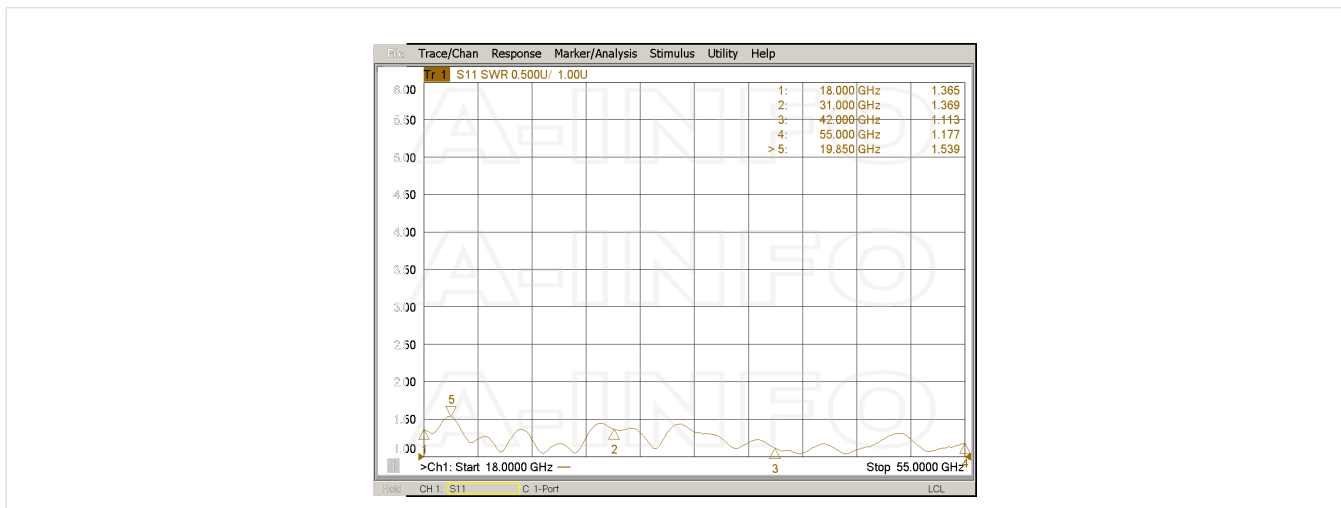

Cross Polarization Isolation

VSWR

Beamwidth