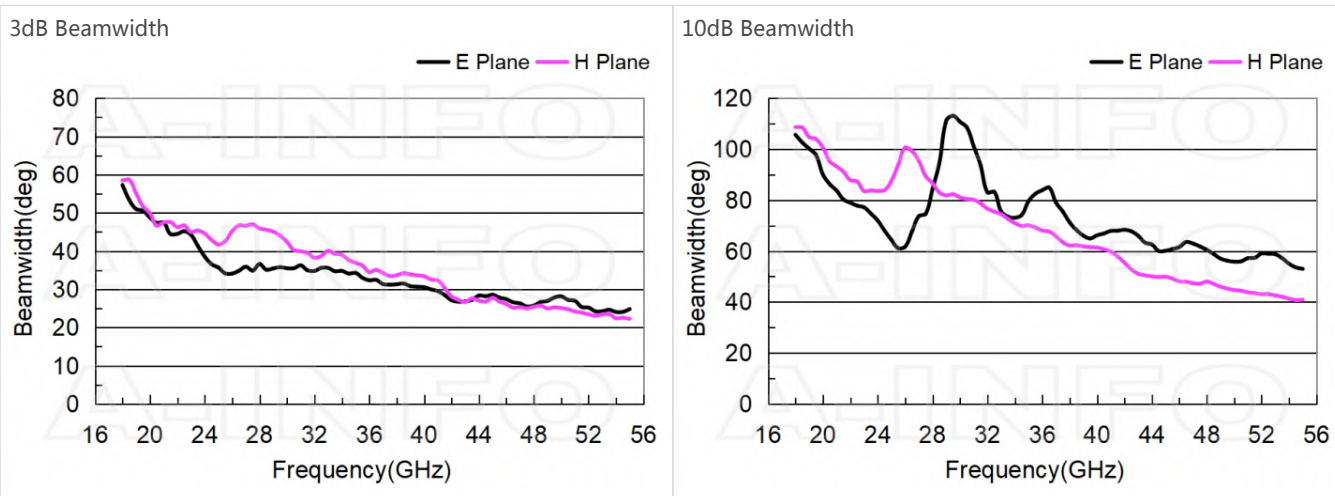

Cross Polarization Isolation

VSWR

Beamwidth