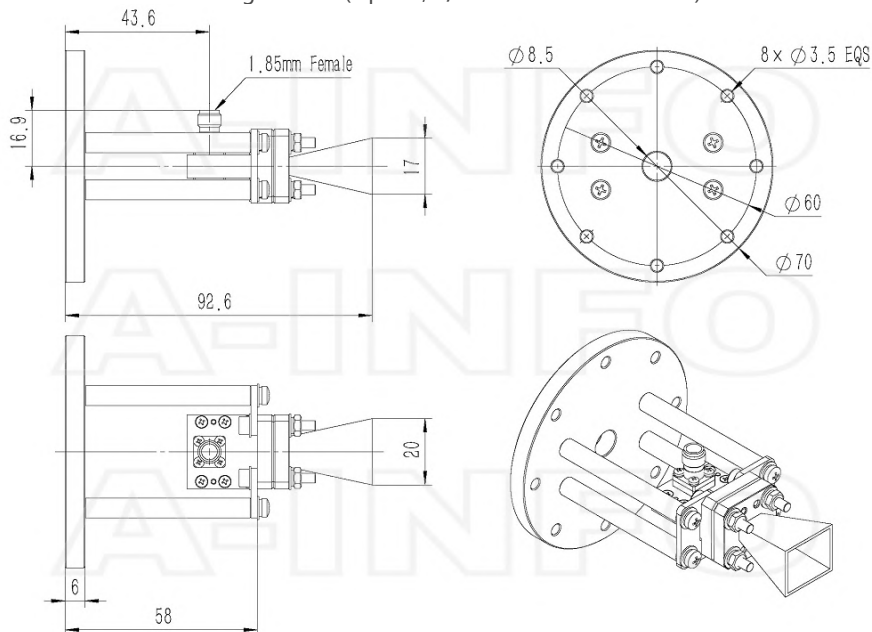

Technical Specification

Electrical Specification		Interface	
Frequency, Min (GHz)	18	Output Type	Coaxial
Frequency, Max (GHz)	55	Connector	1.85mm(V)
Gain, Typ (dBi)	10	Connector Gender	Female
Polarization	Linear	Mechanical Specification	
3dB Beamwidth, E-Plane, Min (Deg.)	24	Body Material	Cu
3dB Beamwidth, E-Plane, Max (Deg.)	58	Finish	Gold Plated, Gray Paint
3dB Beamwidth, H-Plane, Min (Deg.)	21	Size, W (mm)	22.4
3dB Beamwidth, H-Plane, Max (Deg.)	60	Size, H (mm)	28.1
Cross Pol. Isolation, Typ (dB)	40	Size, L (mm)	55.8
VSWR, Typ	1.5:1	Weight, (kg)	0.08
Impedance, (Ohm)	50		
Power Handling, CW, (W)	5		
Power Handling, Peak, (W)	10		

Outline Drawing

1.85mm-Female Output (P/N: LB-180550L-1.85F)

1.85mm-Female Output with Round Mounting Bracket (Option, P/N: LB-180400-10-C-MB)

1.85mm-Female Output with L Type Mounting Bracket (Option, P/N: LB-180400-10-C-MBL)