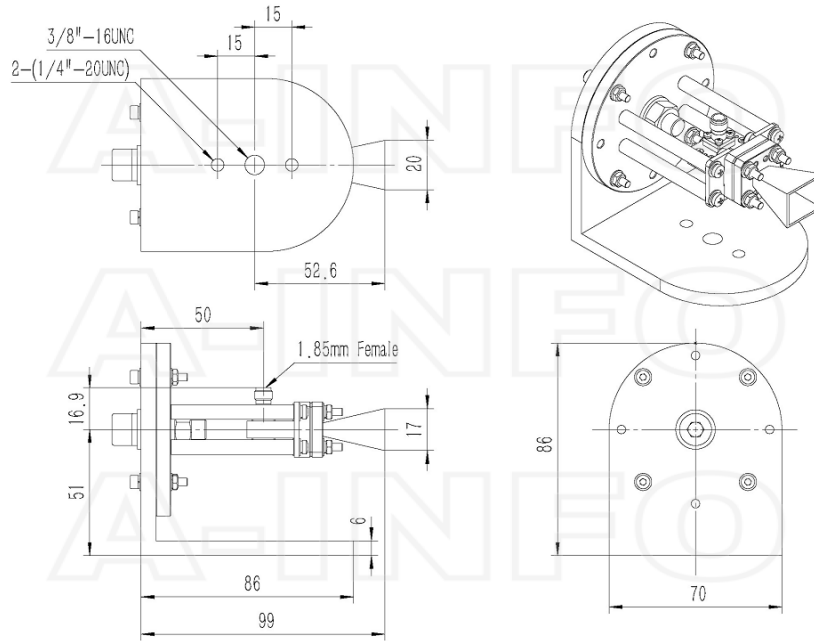

Technical Specification

Electrical Specification		Interface	
Frequency, Min (GHz)	18	Output Type	Coaxial
Frequency, Max (GHz)	55	Connector	1.85mm(V)
Gain, Typ (dBi)	10	Connector Gender	Female
Polarization	Linear	Mechanical Specification	
3dB Beamwidth, E-Plane, Min (Deg.)	24	Body Material	Cu
3dB Beamwidth, E-Plane, Max (Deg.)	58	Finish	Gold Plated, Gray Paint
3dB Beamwidth, H-Plane, Min (Deg.)	21	Size, W (mm)	22.4
3dB Beamwidth, H-Plane, Max (Deg.)	60	Size, H (mm)	28.1
Cross Pol. Isolation, Typ (dB)	40	Size, L (mm)	55.8
VSWR, Typ	1.5:1	Weight, (kg)	0.08
Impedance, (Ohm)	50		
Power Handling, CW, (W)	5		
Power Handling, Peak, (W)	10		

Outline Drawing

1.85mm-Female Output (P/N: LB-180550L-1.85F)

1.85mm-Female Output with Round Mounting Bracket (Option, P/N: LB-180400-10-C-MB)

1.85mm-Female Output with L Type Mounting Bracket (Option, P/N: LB-180400-10-C-MBL)