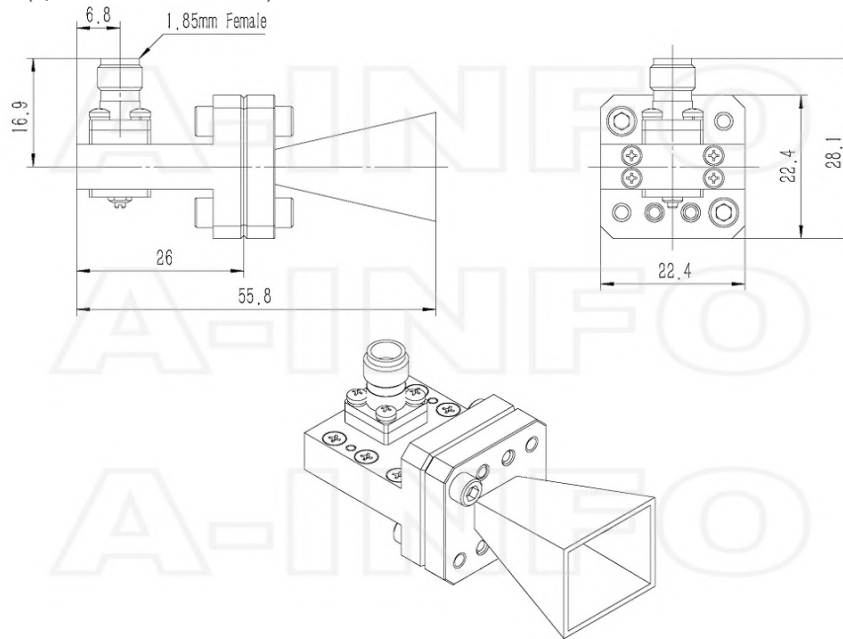

Technical Specification

Electrical Specification		Interface	
Frequency, Min (GHz)	18	Output Type	Coaxial
Frequency, Max (GHz)	55	Connector	1.85mm(V)
Gain, Typ (dBi)	10	Connector Gender	Female
Polarization	Linear	Mechanical Specification	
3dB Beamwidth, E-Plane, Min (Deg.)	24	Body Material	Cu
3dB Beamwidth, E-Plane, Max (Deg.)	58	Finish	Gold Plated, Gray Paint
3dB Beamwidth, H-Plane, Min (Deg.)	21	Size, W (mm)	22.4
3dB Beamwidth, H-Plane, Max (Deg.)	60	Size, H (mm)	28.1
Cross Pol. Isolation, Typ (dB)	40	Size, L (mm)	55.8
VSWR, Typ	1.5:1	Weight, (kg)	0.08
Impedance, (Ohm)	50		
Power Handling, CW, (W)	5		
Power Handling, Peak, (W)	10		

Outline Drawing

1.85mm-Female Output (P/N: LB-180550L-1.85F)

1.85mm-Female Output with Round Mounting Bracket (Option, P/N: LB-180400-10-C-MB)

1.85mm-Female Output with L Type Mounting Bracket (Option, P/N: LB-180400-10-C-MBL)