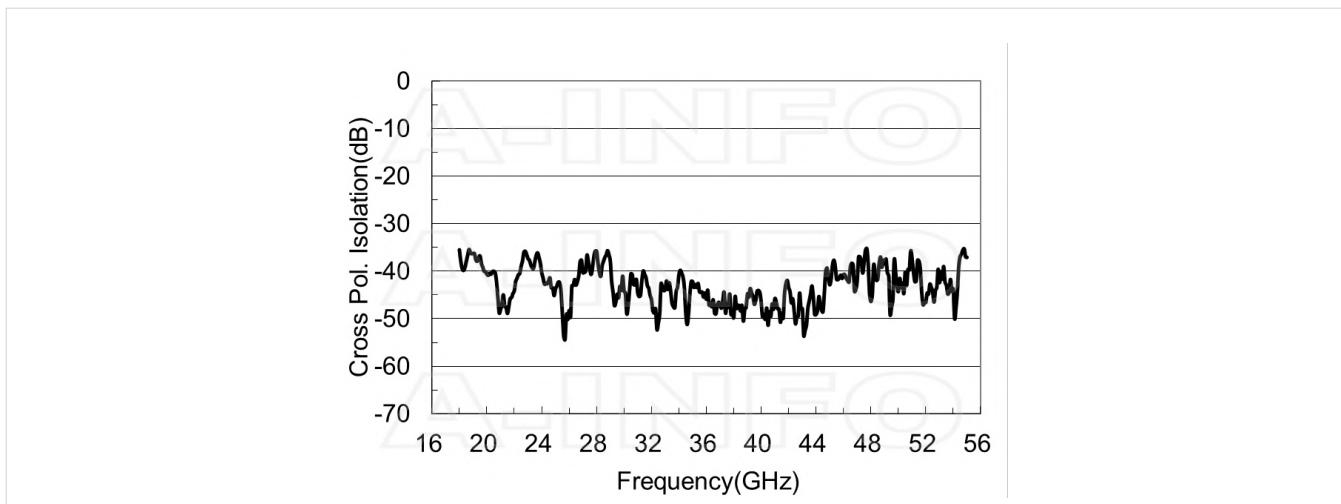

Cross Polarization Isolation