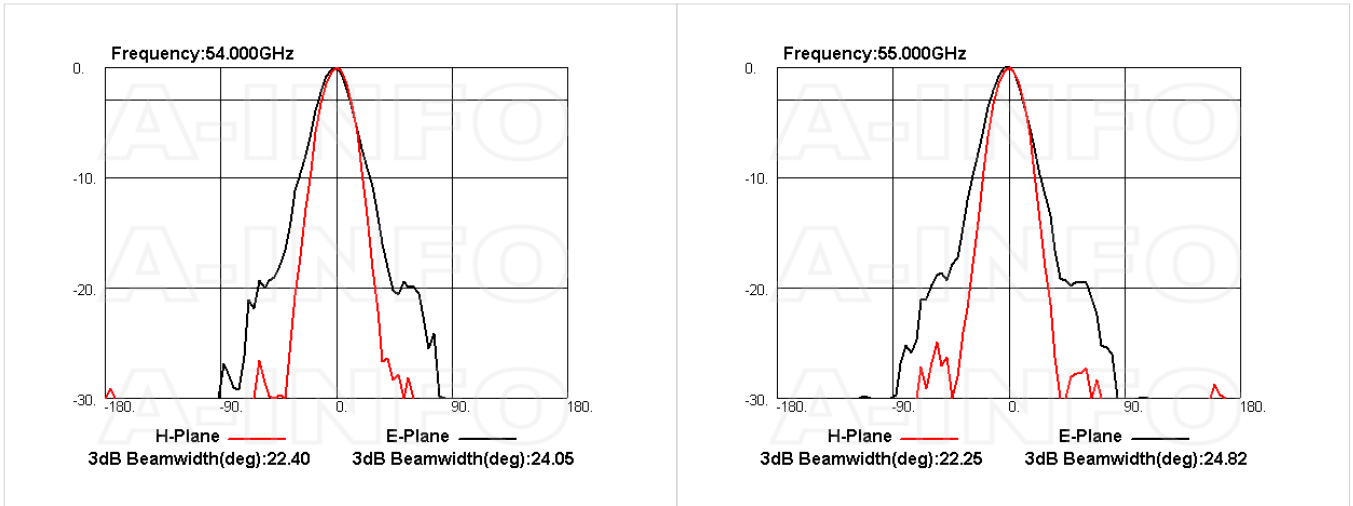

Related Products