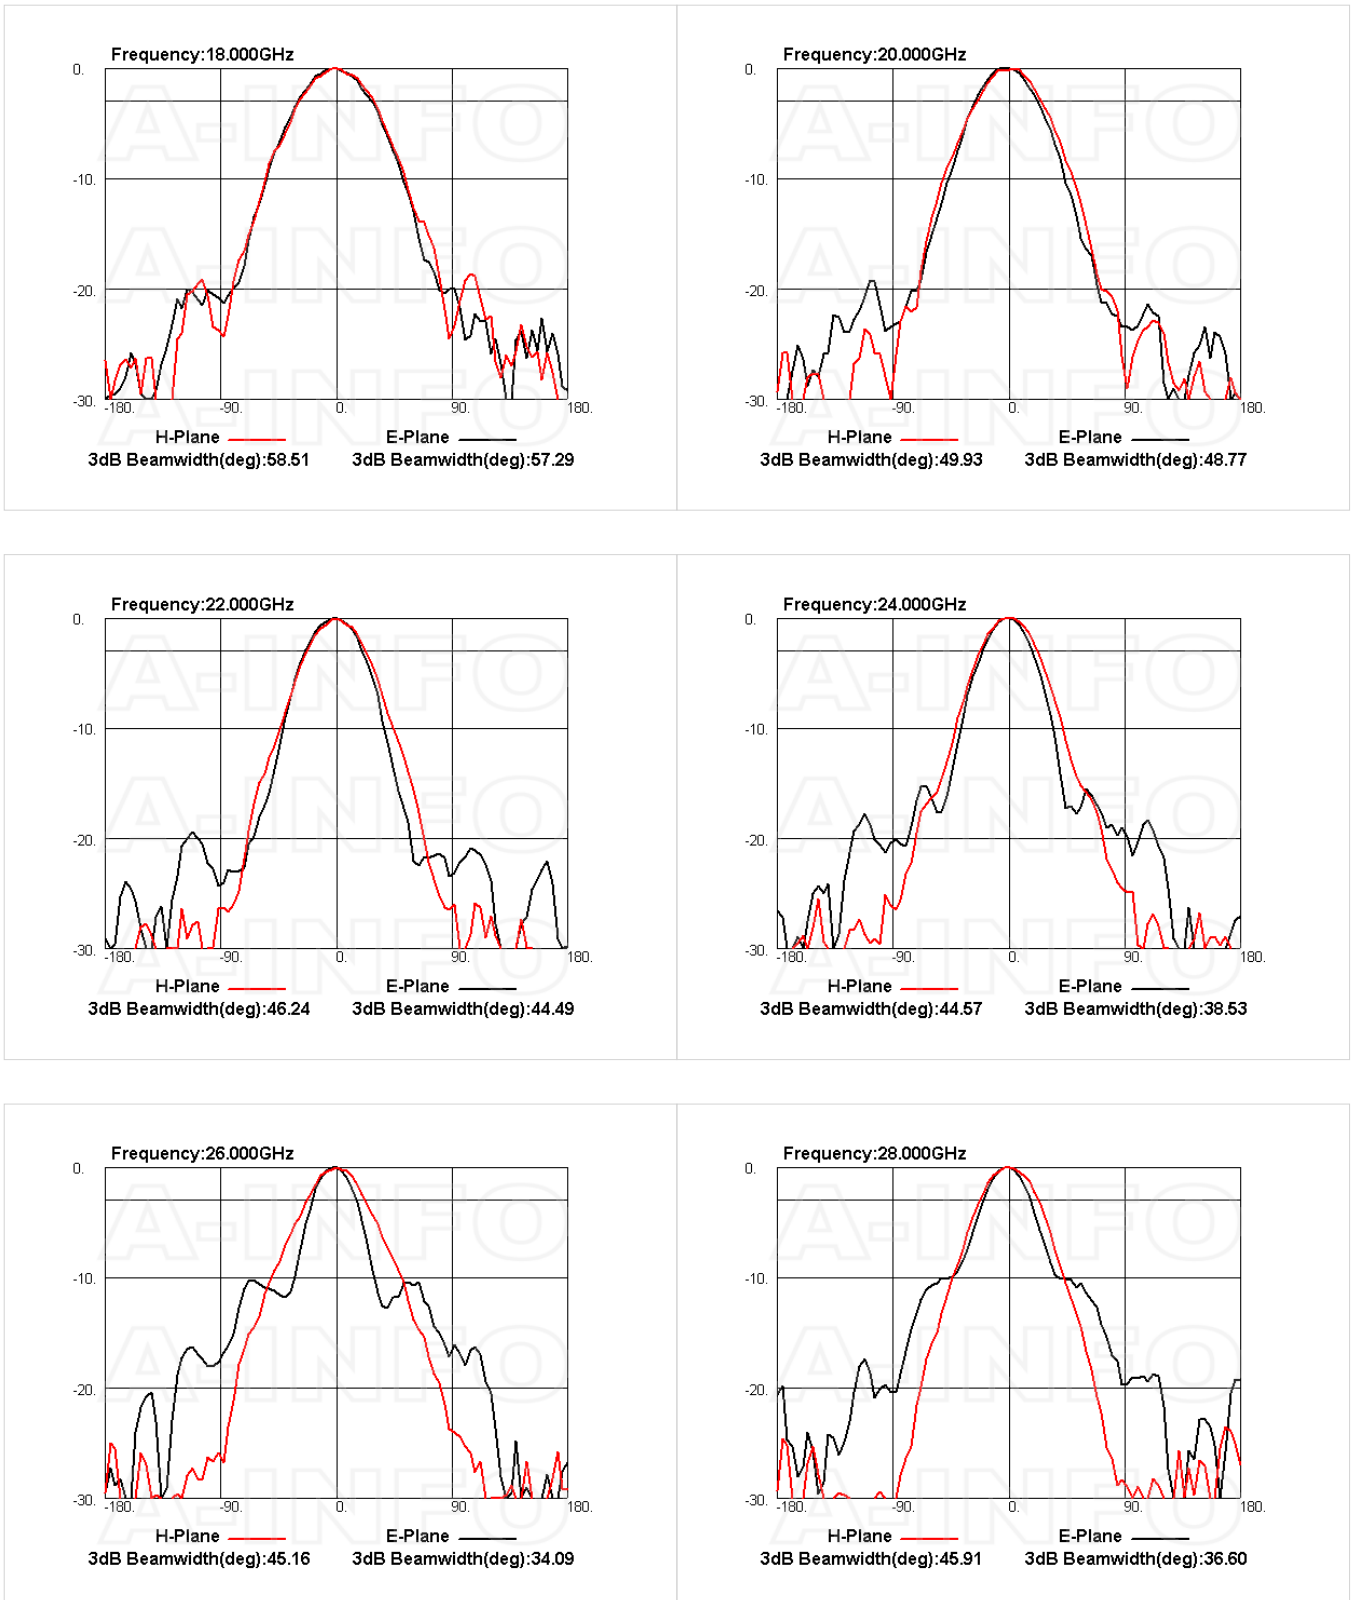

Cross Polarization Isolation

VSWR

Beamwidth

Pattern

Related Products

LB-180400-10-C-MB Round Type Mounting Bracket

LB-180400-10-C-MBL L Type Mounting Bracket

Tripod_15Kg Al Alloy Tripod