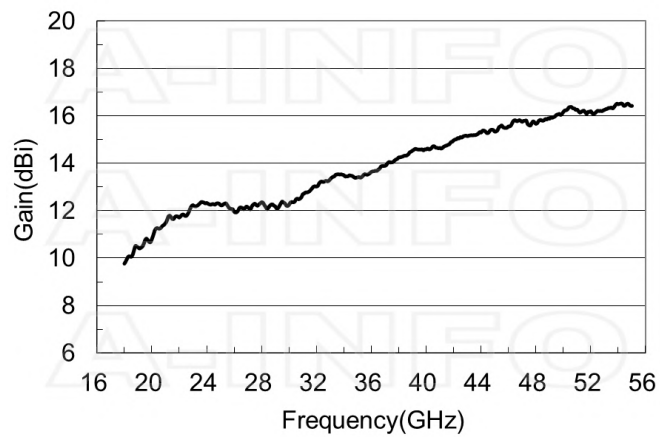

1.85mm-Female Output with L Type Mounting Bracket (Option, P/N: LB-180400-10-C-MBL)

Typical Test Results

Gain