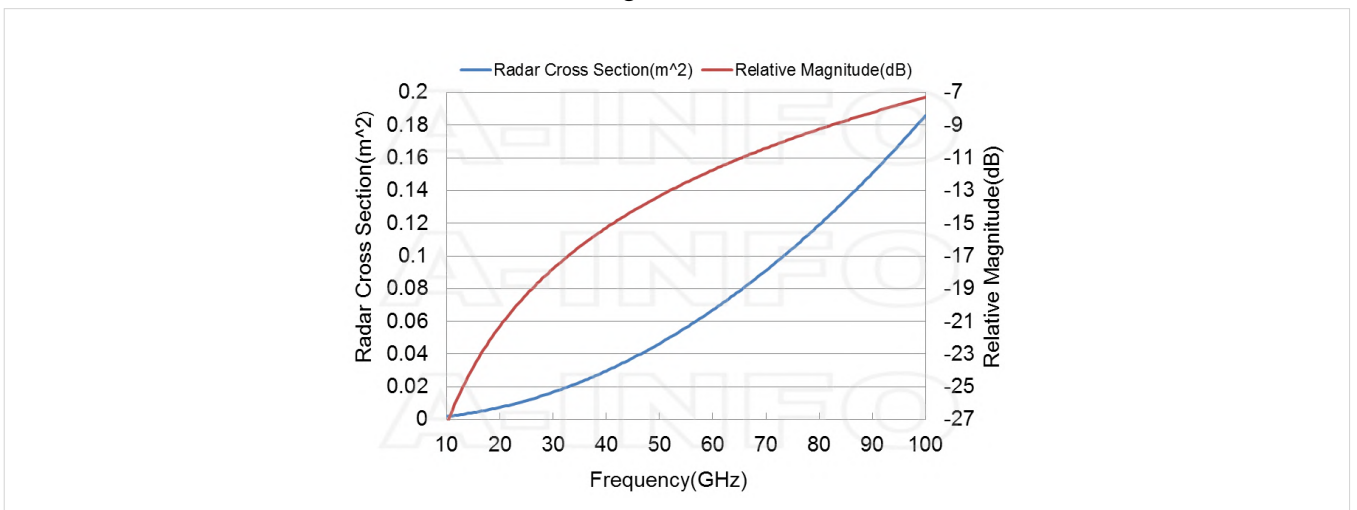

Additional Information

Application	General Purpose Indoor & Outdoor, Fixed	Solution for	RCS Measurement
-------------	---	--------------	-----------------

Outline Drawing

Typical Test Results

Calculated Radar Cross Section and Relative Magnitude