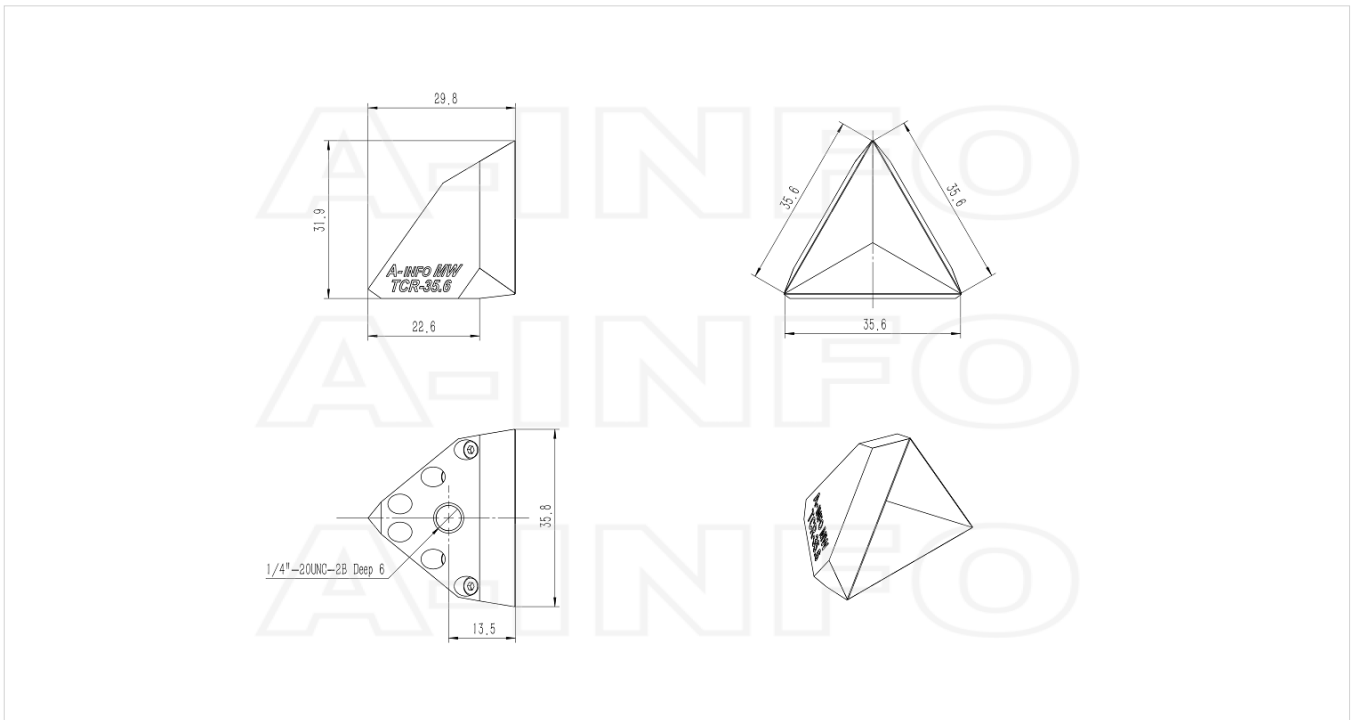

Outline Drawing