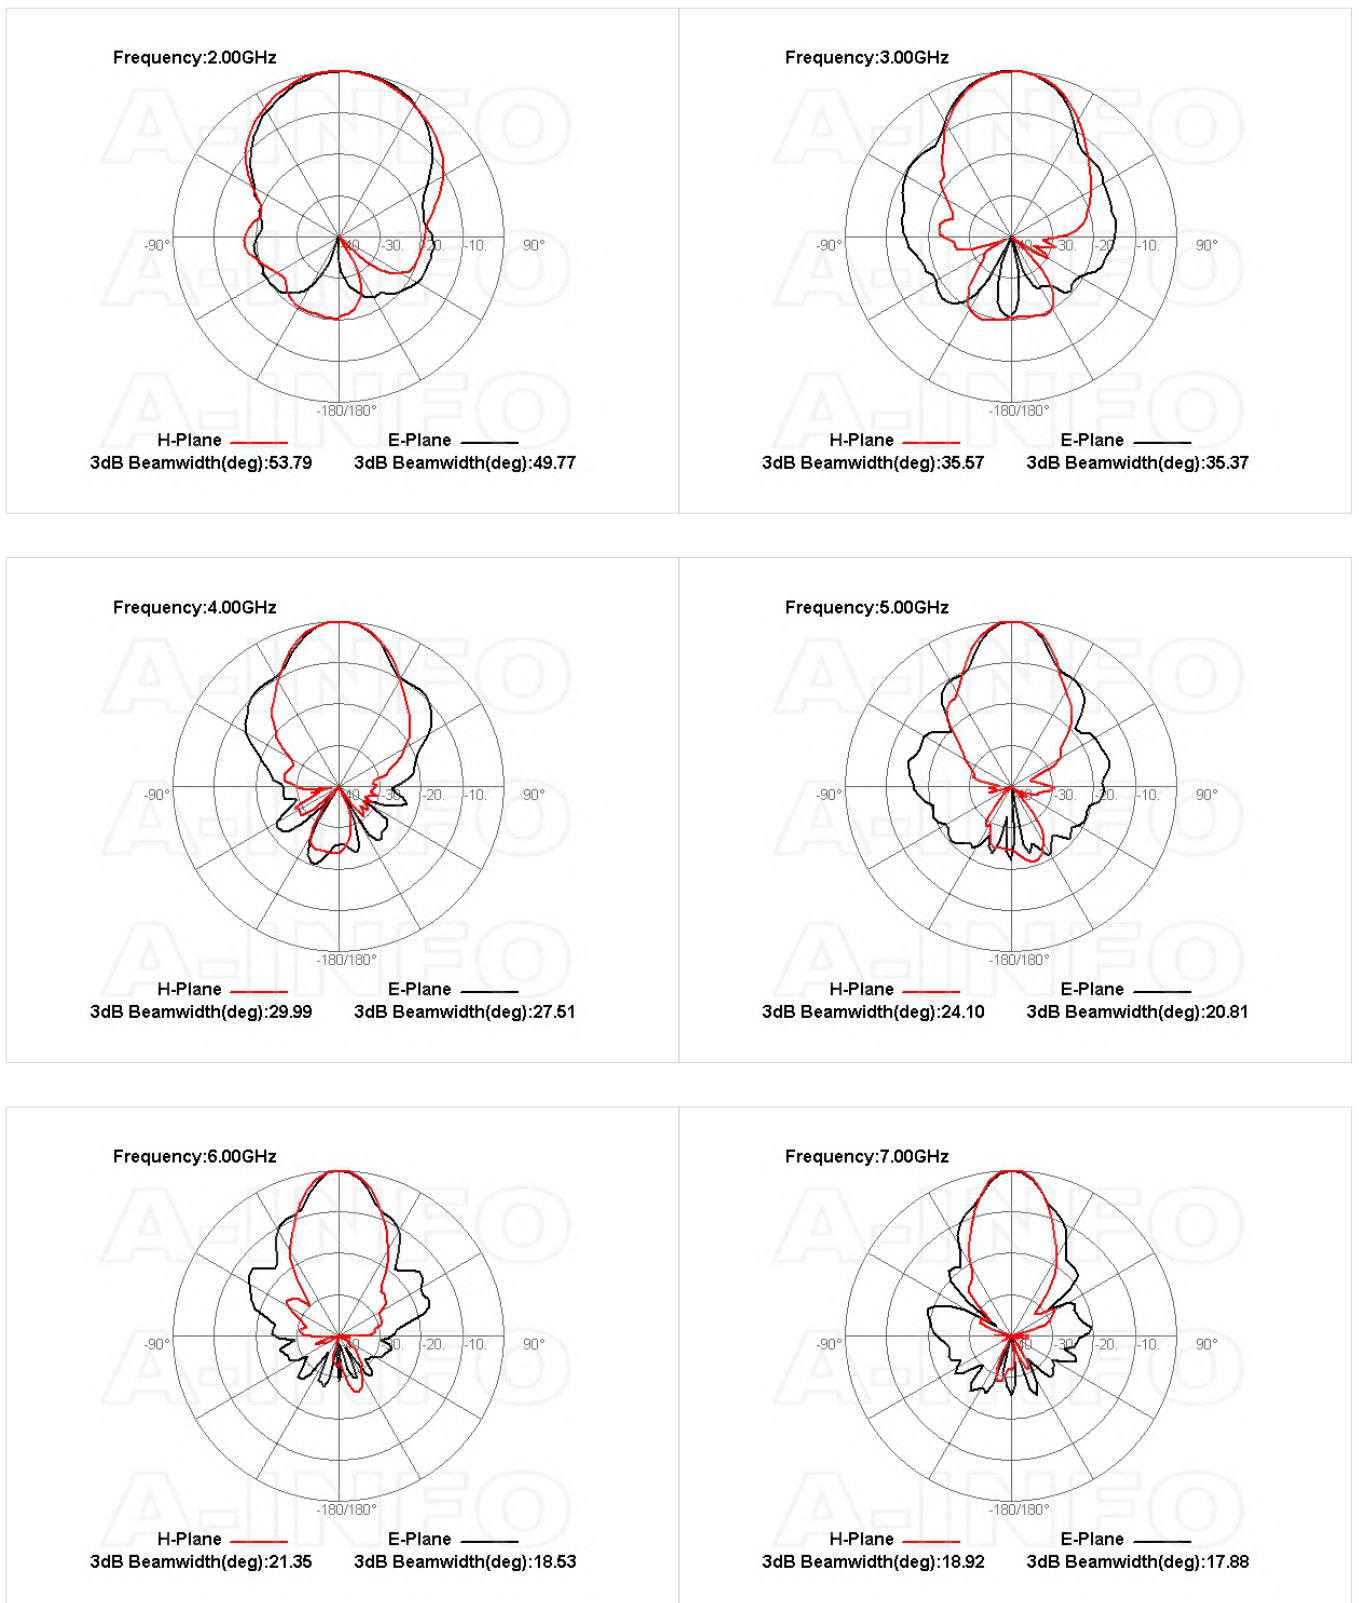

Description

Broadband horn antenna LB-20200H-NF, operating from 2 to 20GHz with a nominal 17dB gain and low VSWR 1.5:1 with N Type Female output connector. The model LB-20200H-NF has uniform gain through its frequency span, providing efficient performance characteristics and directionality. It can handle 150W continuously and 300W peak power. Constructed of lightweight corrosion-resistant aluminum, the antenna will provide years of trouble-free indoor and outdoor service. This broadband horn antenna is linearly polarized and ideally suited for EMI testing, direction finding, surveillance, antenna gain and pattern measurements and other applications.

Outline Drawing

N-Female Output (P/N: LB-20200H-NF)

N-Female Output with L Type Mounting Bracket (Option, P/N: LB-20180H-L)

Typical Test Results

Gain

Antenna Factor

Antenna Factor (Table)

Frequency(GHz)	Gain(dBi)	Antenna Factor(dB/m)
2.0	11.35	24.88
3.0	13.59	26.16
4.0	14.45	27.80
5.0	16.51	27.68
6.0	17.35	28.42
7.0	18.09	29.02
8.0	18.26	30.01
9.0	18.50	30.79
10.0	18.82	31.39
12.0	19.10	32.69
14.0	19.69	33.44
16.0	19.52	34.77
18.0	18.88	36.44
20.0	17.91	38.32

Field Strength

Cross Polarization Isolation

VSWR

Beamwidth

Pattern

Frequency:8.00GHz

Frequency:9.00GHz

Frequency:10.00GHz