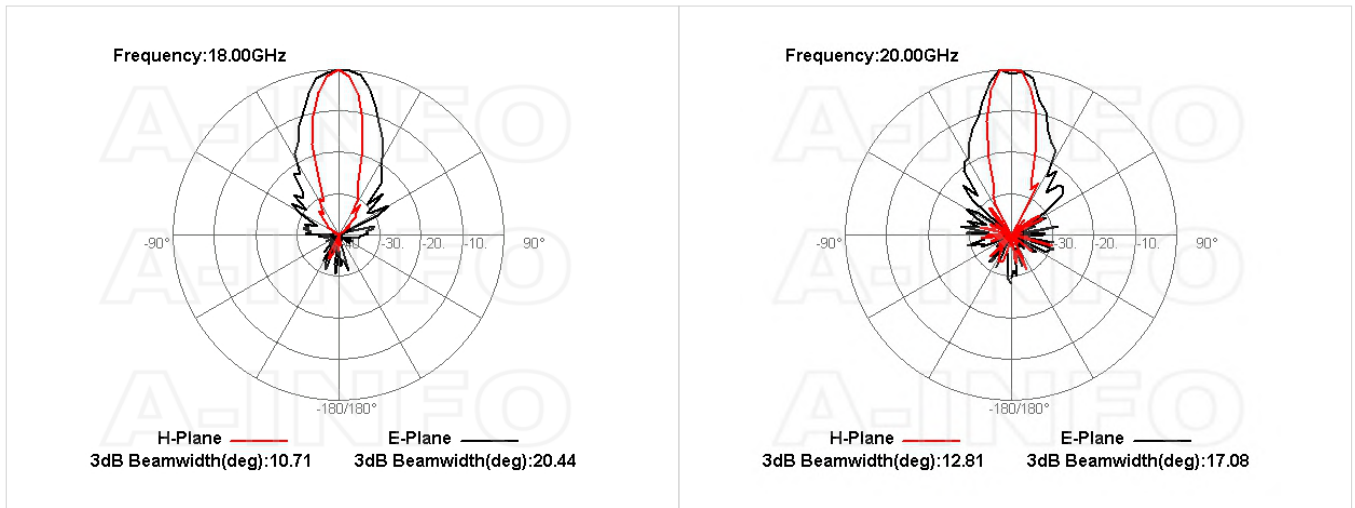

Related Products

NM-NM-A050-1000 Flexible Cable Assembly 1000mm DC-18GHz N Male to N Male

NM-NM-A050-1500 Flexible Cable Assembly 1500mm DC-18GHz N Male to N Male