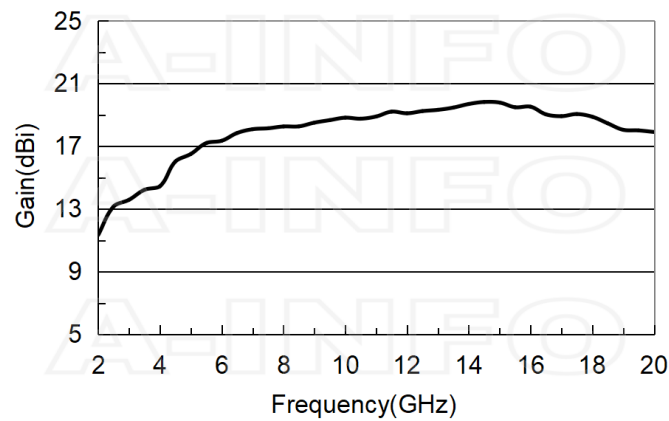

Outline Drawing

N-Female Output (P/N: LB-20200H-NF)

N-Female Output with L Type Mounting Bracket (Option, P/N: LB-20180H-L)

Typical Test Results

Gain

Antenna Factor

Antenna Factor (Table)

Frequency(GHz)	Gain(dBi)	Antenna Factor(dB/m)
2.0	11.35	24.88
3.0	13.59	26.16
4.0	14.45	27.80
5.0	16.51	27.68
6.0	17.35	28.42
7.0	18.09	29.02
8.0	18.26	30.01
9.0	18.50	30.79
10.0	18.82	31.39
12.0	19.10	32.69
14.0	19.69	33.44
16.0	19.52	34.77
18.0	18.88	36.44
20.0	17.91	38.32

Field Strength

Cross Polarization Isolation

VSWR

Beamwidth

Pattern

Frequency:8.00GHz

Frequency:9.00GHz

Frequency:10.00GHz