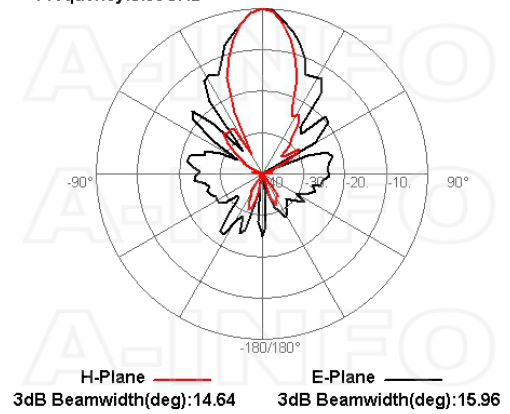

Technical Specification

Electrical Specification		Interface	
Frequency, Min (GHz)	2	Output Type	Coaxial
Frequency, Max (GHz)	20	Connector	N Type
Gain, Typ (dBi)	17	Connector Gender	Female
Polarization	Linear	Mechanical Specification	
3dB Beamwidth, E-Plane, Min (Deg.)	13	Body Material	Al
3dB Beamwidth, E-Plane, Max (Deg.)	50	Finish	Chemical Conversion Coating and Sand Blasting
3dB Beamwidth, H-Plane, Min (Deg.)	9	Size, W (mm)	183
3dB Beamwidth, H-Plane, Max (Deg.)	54	Size, H (mm)	183
Cross Pol. Isolation, Typ (dB)	25	Size, L (mm)	438
VSWR, Typ	1.5:1	Weight, (kg)	1.83
Impedance, (Ohm)	50		
Power Handling, CW, (W)	150		
Power Handling, Peak, (W)	300		

Outline Drawing

N-Female Output (P/N: LB-20200H-NF)

N-Female Output with L Type Mounting Bracket (Option, P/N: LB-20180H-L)

Typical Test Results

Gain

Antenna Factor

Antenna Factor (Table)

Frequency(GHz)	Gain(dBi)	Antenna Factor(dB/m)
2.0	11.35	24.88
3.0	13.59	26.16
4.0	14.45	27.80
5.0	16.51	27.68
6.0	17.35	28.42
7.0	18.09	29.02
8.0	18.26	30.01
9.0	18.50	30.79
10.0	18.82	31.39
12.0	19.10	32.69
14.0	19.69	33.44
16.0	19.52	34.77
18.0	18.88	36.44
20.0	17.91	38.32

Field Strength

Cross Polarization Isolation

VSWR

Beamwidth

Pattern

Frequency:8.00GHz

Frequency:9.00GHz

Frequency:10.00GHz