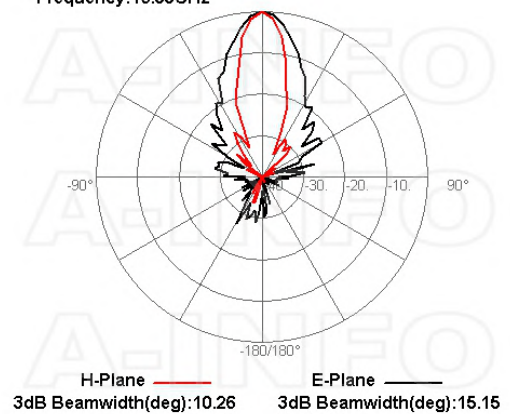

Frequency:16.00GHz