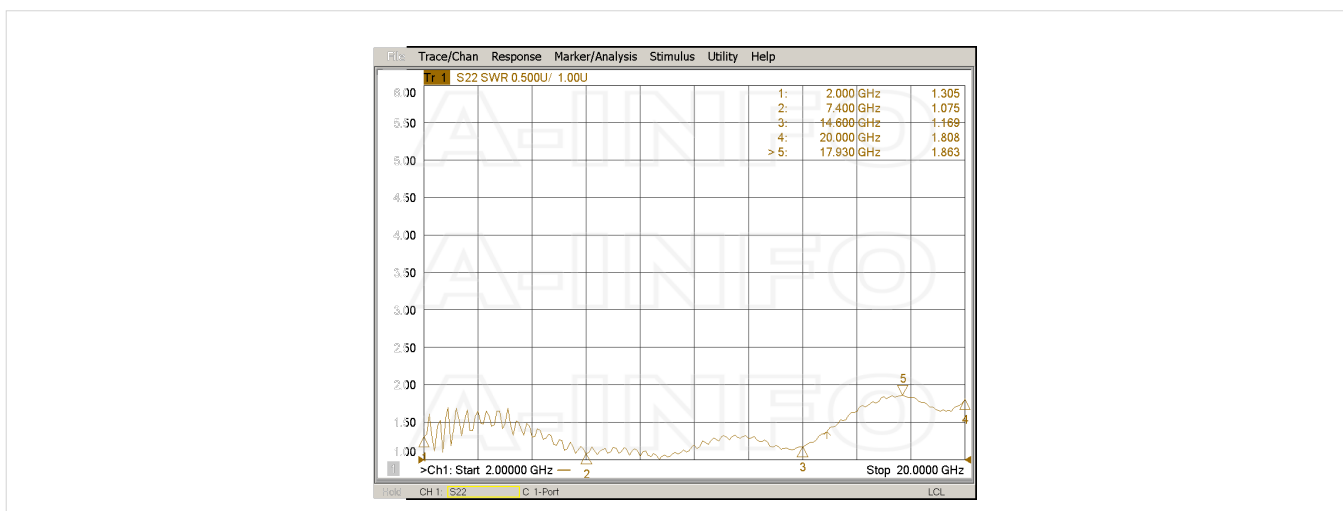

Description

Broadband horn antenna LB-20200H-NF, operating from 2 to 20GHz with a nominal 17dB gain and low VSWR 1.5:1 with N Type Female output connector. The model LB-20200H-NF has uniform gain through its frequency span, providing efficient performance characteristics and directionality. It can handle 150W continuously and 300W peak power. Constructed of lightweight corrosion-resistant aluminum, the antenna will provide years of trouble-free indoor and outdoor service. This broadband horn antenna is linearly polarized and ideally suited for EMI testing, direction finding, surveillance, antenna gain and pattern measurements and other applications.

Outline Drawing

N-Female Output (P/N: LB-20200H-NF)

N-Female Output with L Type Mounting Bracket (Option, P/N: LB-20180H-L)

Typical Test Results

Gain

Antenna Factor

Antenna Factor (Table)

Frequency(GHz)	Gain(dBi)	Antenna Factor(dB/m)
2.0	11.35	24.88
3.0	13.59	26.16
4.0	14.45	27.80
5.0	16.51	27.68
6.0	17.35	28.42
7.0	18.09	29.02
8.0	18.26	30.01
9.0	18.50	30.79
10.0	18.82	31.39
12.0	19.10	32.69
14.0	19.69	33.44
16.0	19.52	34.77
18.0	18.88	36.44
20.0	17.91	38.32

Field Strength

Cross Polarization Isolation

VSWR

Beamwidth

Pattern

Frequency:8.00GHz

Frequency:9.00GHz

Frequency:10.00GHz