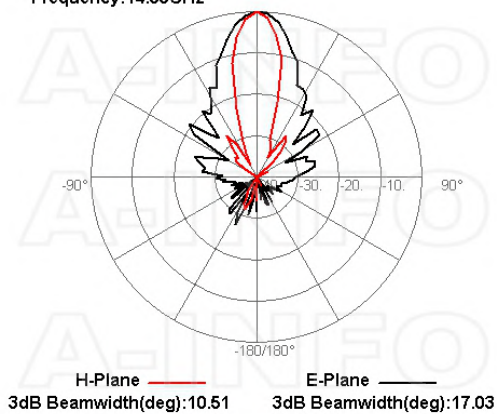

Frequency:14.00GHz