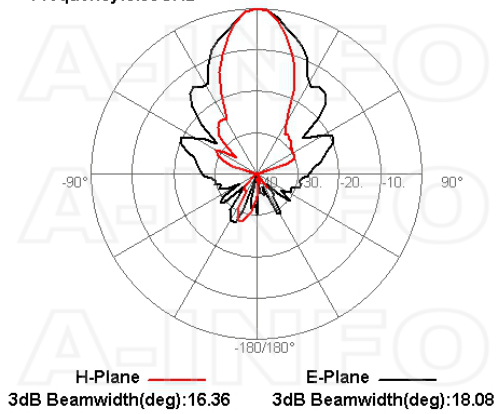

Technical Specification

Electrical Specification		Interface	
Frequency, Min (GHz)	2	Output Type	Coaxial
Frequency, Max (GHz)	20	Connector	N Type
Gain, Typ (dBi)	17	Connector Gender	Female
Polarization	Linear	Mechanical Specification	
3dB Beamwidth, E-Plane, Min (Deg.)	13	Body Material	Al
3dB Beamwidth, E-Plane, Max (Deg.)	50	Finish	Chemical Conversion Coating and Sand Blasting
3dB Beamwidth, H-Plane, Min (Deg.)	9	Size, W (mm)	183
3dB Beamwidth, H-Plane, Max (Deg.)	54	Size, H (mm)	183
Cross Pol. Isolation, Typ (dB)	25	Size, L (mm)	438
VSWR, Typ	1.5:1	Weight, (kg)	1.83
Impedance, (Ohm)	50		
Power Handling, CW, (W)	150		
Power Handling, Peak, (W)	300		

Outline Drawing

N-Female Output (P/N: LB-20200H-NF)

N-Female Output with L Type Mounting Bracket (Option, P/N: LB-20180H-L)

Typical Test Results

Gain

Antenna Factor

Antenna Factor (Table)

Frequency(GHz)	Gain(dBi)	Antenna Factor(dB/m)
2.0	11.35	24.88
3.0	13.59	26.16
4.0	14.45	27.80
5.0	16.51	27.68
6.0	17.35	28.42
7.0	18.09	29.02
8.0	18.26	30.01
9.0	18.50	30.79
10.0	18.82	31.39
12.0	19.10	32.69
14.0	19.69	33.44
16.0	19.52	34.77
18.0	18.88	36.44
20.0	17.91	38.32

Field Strength

Cross Polarization Isolation

VSWR

Beamwidth

Pattern

Frequency:8.00GHz

Frequency:9.00GHz

Frequency:10.00GHz