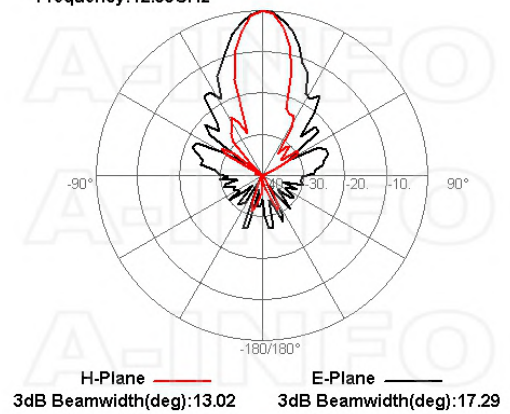

Frequency:12.00GHz