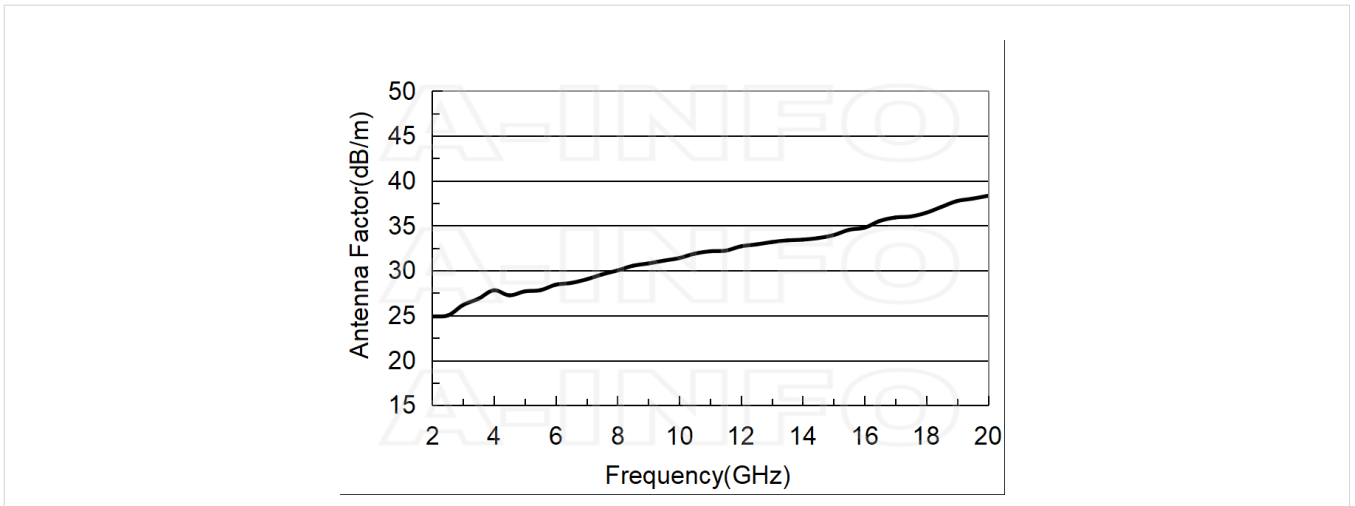

Outline Drawing

N-Female Output (P/N: LB-20200H-NF)

N-Female Output with L Type Mounting Bracket (Option, P/N: LB-20180H-L)

Typical Test Results

Gain

Antenna Factor

Antenna Factor (Table)

Frequency(GHz)	Gain(dBi)	Antenna Factor(dB/m)
2.0	11.35	24.88
3.0	13.59	26.16
4.0	14.45	27.80
5.0	16.51	27.68
6.0	17.35	28.42
7.0	18.09	29.02
8.0	18.26	30.01
9.0	18.50	30.79
10.0	18.82	31.39
12.0	19.10	32.69
14.0	19.69	33.44
16.0	19.52	34.77
18.0	18.88	36.44
20.0	17.91	38.32

Field Strength

Cross Polarization Isolation

VSWR

Beamwidth

Pattern

Frequency:8.00GHz

Frequency:9.00GHz

Frequency:10.00GHz