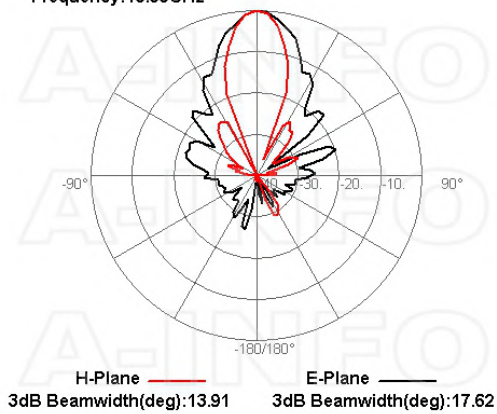

Technical Specification

Electrical Specification		Interface	
Frequency, Min (GHz)	2	Output Type	Coaxial
Frequency, Max (GHz)	20	Connector	N Type
Gain, Typ (dBi)	17	Connector Gender	Female
Polarization	Linear	Mechanical Specification	
3dB Beamwidth, E-Plane, Min (Deg.)	13	Body Material	Al
3dB Beamwidth, E-Plane, Max (Deg.)	50	Finish	Chemical Conversion Coating and Sand Blasting
3dB Beamwidth, H-Plane, Min (Deg.)	9	Size, W (mm)	183
3dB Beamwidth, H-Plane, Max (Deg.)	54	Size, H (mm)	183
Cross Pol. Isolation, Typ (dB)	25	Size, L (mm)	438
VSWR, Typ	1.5:1	Weight, (kg)	1.83
Impedance, (Ohm)	50		
Power Handling, CW, (W)	150		
Power Handling, Peak, (W)	300		

Outline Drawing

N-Female Output (P/N: LB-20200H-NF)

N-Female Output with L Type Mounting Bracket (Option, P/N: LB-20180H-L)

Typical Test Results

Gain

Antenna Factor

Antenna Factor (Table)

Frequency(GHz)	Gain(dBi)	Antenna Factor(dB/m)
2.0	11.35	24.88
3.0	13.59	26.16
4.0	14.45	27.80
5.0	16.51	27.68
6.0	17.35	28.42
7.0	18.09	29.02
8.0	18.26	30.01
9.0	18.50	30.79
10.0	18.82	31.39
12.0	19.10	32.69
14.0	19.69	33.44
16.0	19.52	34.77
18.0	18.88	36.44
20.0	17.91	38.32

Field Strength

Cross Polarization Isolation

VSWR

Beamwidth

Pattern

Frequency:8.00GHz

Frequency:9.00GHz

Frequency:10.00GHz