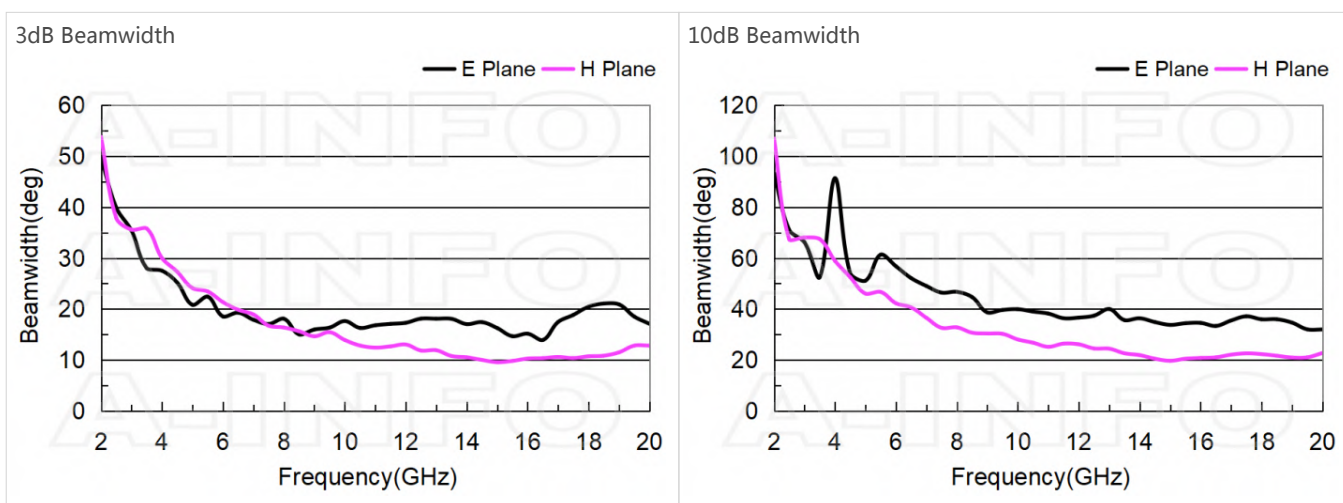

Field Strength

Cross Polarization Isolation

VSWR

Beamwidth

Pattern

Frequency:8.00GHz

Frequency:9.00GHz

Frequency:10.00GHz