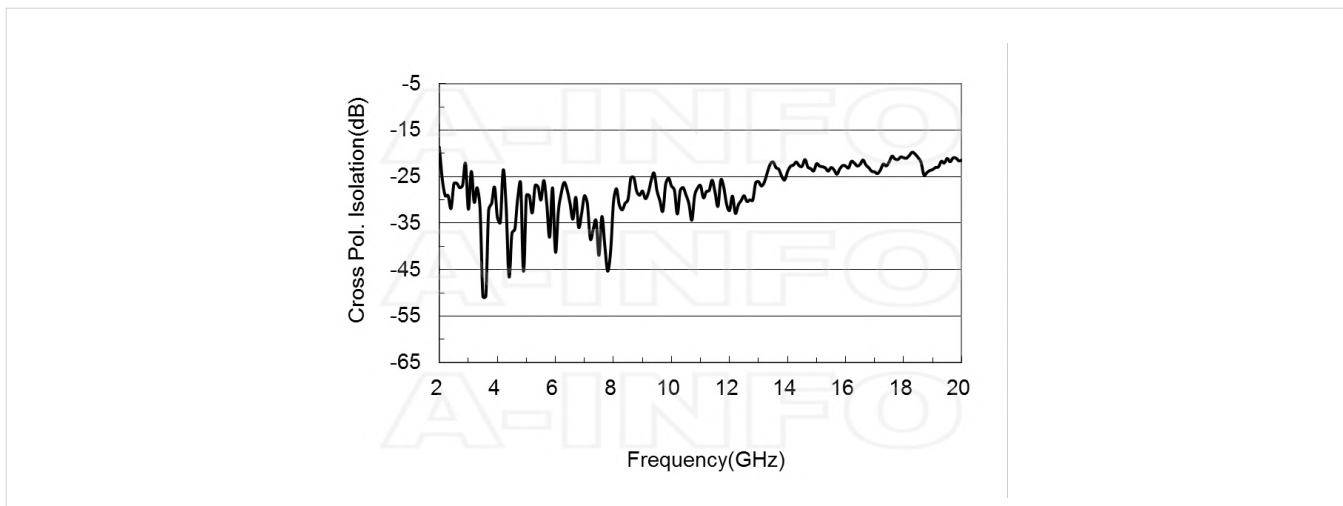

Outline Drawing

N-Female Output (P/N: LB-20200H-NF)

N-Female Output with L Type Mounting Bracket (Option, P/N: LB-20180H-L)

Typical Test Results

Gain

Antenna Factor

Antenna Factor (Table)

Frequency(GHz)	Gain(dBi)	Antenna Factor(dB/m)
2.0	11.35	24.88
3.0	13.59	26.16
4.0	14.45	27.80
5.0	16.51	27.68
6.0	17.35	28.42
7.0	18.09	29.02
8.0	18.26	30.01
9.0	18.50	30.79
10.0	18.82	31.39
12.0	19.10	32.69
14.0	19.69	33.44
16.0	19.52	34.77
18.0	18.88	36.44
20.0	17.91	38.32

Field Strength

Cross Polarization Isolation

VSWR

Beamwidth

Pattern

Frequency:8.00GHz

Frequency:9.00GHz

Frequency:10.00GHz