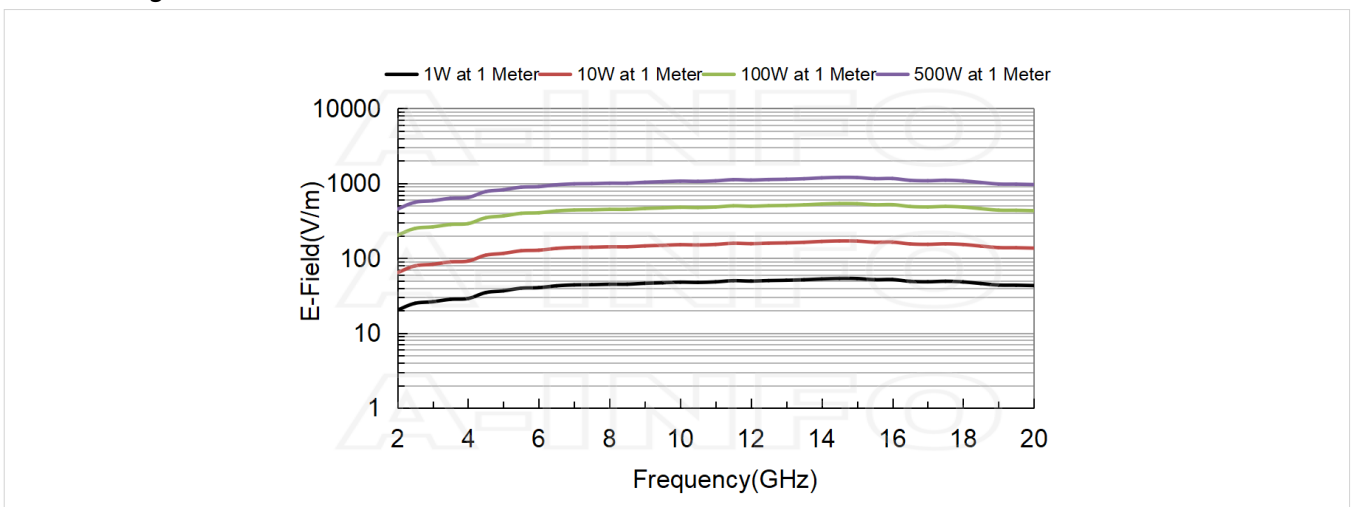

Outline Drawing

N-Female Output (P/N: LB-20200H-NF)

N-Female Output with L Type Mounting Bracket (Option, P/N: LB-20180H-L)

Typical Test Results

Gain

Antenna Factor

Antenna Factor (Table)

Frequency(GHz)	Gain(dBi)	Antenna Factor(dB/m)
2.0	11.35	24.88
3.0	13.59	26.16
4.0	14.45	27.80
5.0	16.51	27.68
6.0	17.35	28.42
7.0	18.09	29.02
8.0	18.26	30.01
9.0	18.50	30.79
10.0	18.82	31.39
12.0	19.10	32.69
14.0	19.69	33.44
16.0	19.52	34.77
18.0	18.88	36.44
20.0	17.91	38.32

Field Strength

Cross Polarization Isolation

VSWR

Beamwidth

Pattern

Frequency:8.00GHz

Frequency:9.00GHz

Frequency:10.00GHz