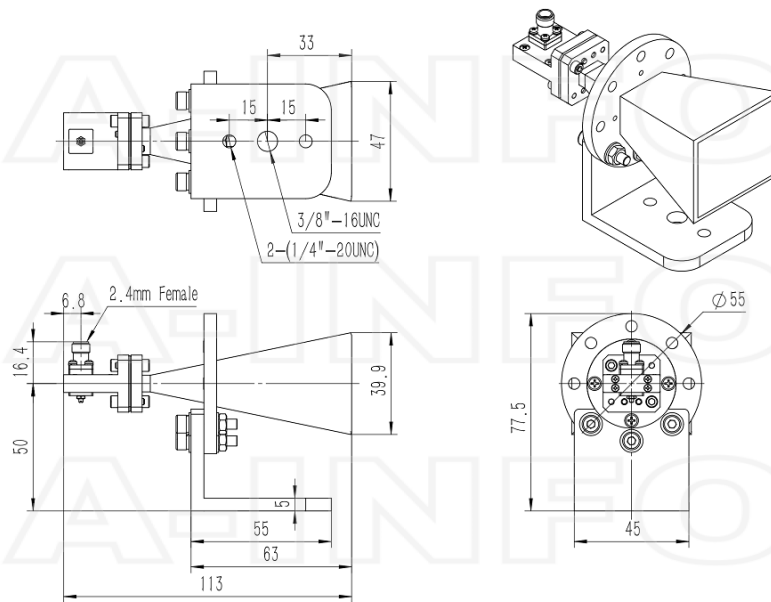

## Outline Drawing

2.4mm-Female Output (P/N: LB-180400H-2.4F)

2.4mm-Female Output with Round Mounting Bracket (Option, P/N: LB-19-25-MB2)

2.4mm-Female Output with L Type Mounting Bracket (Option, P/N:LB-19-25-L2)