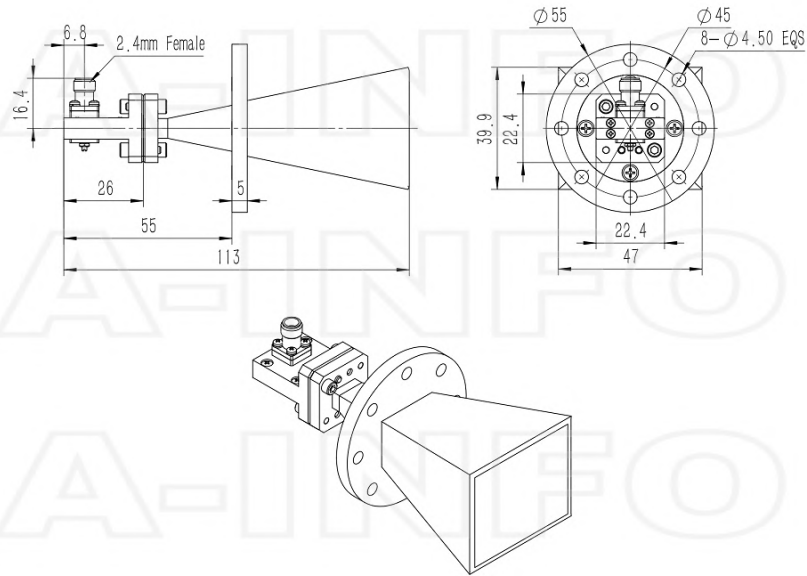

### Technical Specification

Electrical Specification		Interface	
Frequency, Min (GHz)	18	Output Type	Coaxial
Frequency, Max (GHz)	40	Connector	2.4mm
Gain, Typ (dBi)	20	Connector Gender	Female
Polarization	Linear	Mechanical Specification	
3dB Beamwidth, E-Plane, Min (Deg.)	9	Body Material	Cu
3dB Beamwidth, E-Plane, Max (Deg.)	26	Finish	Gold Plated and Passivation, Gray Paint
3dB Beamwidth, H-Plane, Min (Deg.)	10	Size, W (mm)	55
3dB Beamwidth, H-Plane, Max (Deg.)	29	Size, H (mm)	55
Cross Pol. Isolation, Typ (dB)	35	Size, L (mm)	113
VSWR, Typ	1.5:1	Weight, (kg)	0.25
Impedance, (Ohm)	50		
Power Handling, CW, (W)	10		
Power Handling, Peak, (W)	20		

## Outline Drawing

2.4mm-Female Output (P/N: LB-180400H-2.4F)

2.4mm-Female Output with Round Mounting Bracket (Option, P/N: LB-19-25-MB2)

2.4mm-Female Output with L Type Mounting Bracket (Option, P/N:LB-19-25-L2)