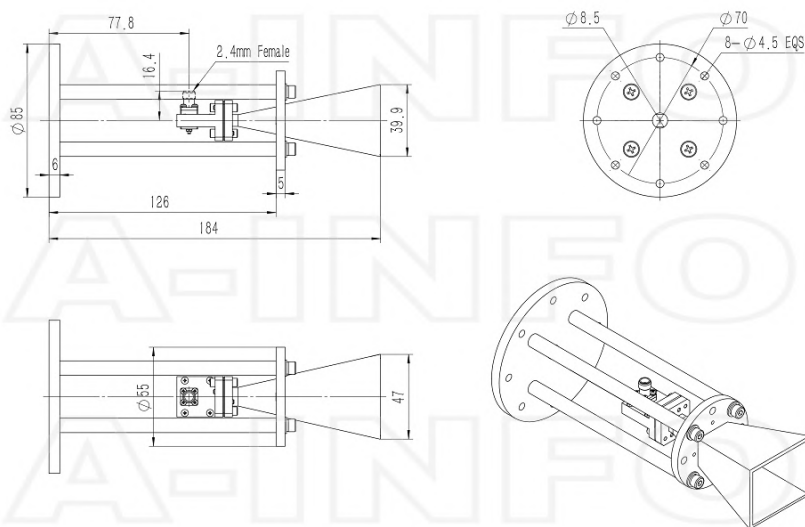

### Technical Specification

Electrical Specification		Interface	
Frequency, Min (GHz)	18	Output Type	Coaxial
Frequency, Max (GHz)	40	Connector	2.4mm
Gain, Typ (dBi)	20	Connector Gender	Female
Polarization	Linear	Mechanical Specification	
3dB Beamwidth, E-Plane, Min (Deg.)	9	Body Material	Cu
3dB Beamwidth, E-Plane, Max (Deg.)	26	Finish	Gold Plated and Passivation, Gray Paint
3dB Beamwidth, H-Plane, Min (Deg.)	10	Size, W (mm)	55
3dB Beamwidth, H-Plane, Max (Deg.)	29	Size, H (mm)	55
Cross Pol. Isolation, Typ (dB)	35	Size, L (mm)	113
VSWR, Typ	1.5:1	Weight, (kg)	0.25
Impedance, (Ohm)	50		
Power Handling, CW, (W)	10		
Power Handling, Peak, (W)	20		

## Outline Drawing

2.4mm-Female Output (P/N: LB-180400H-2.4F)

2.4mm-Female Output with Round Mounting Bracket (Option, P/N: LB-19-25-MB2)

2.4mm-Female Output with L Type Mounting Bracket (Option, P/N:LB-19-25-L2)