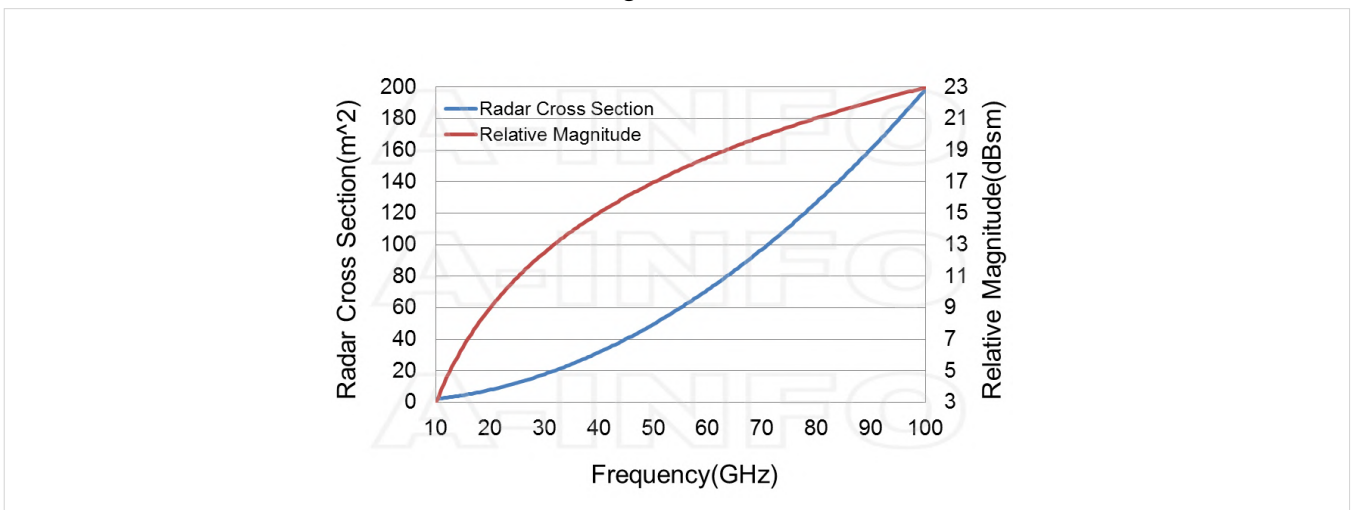

Typical Test Results

Calculated Radar Cross Section and Relative Magnitude