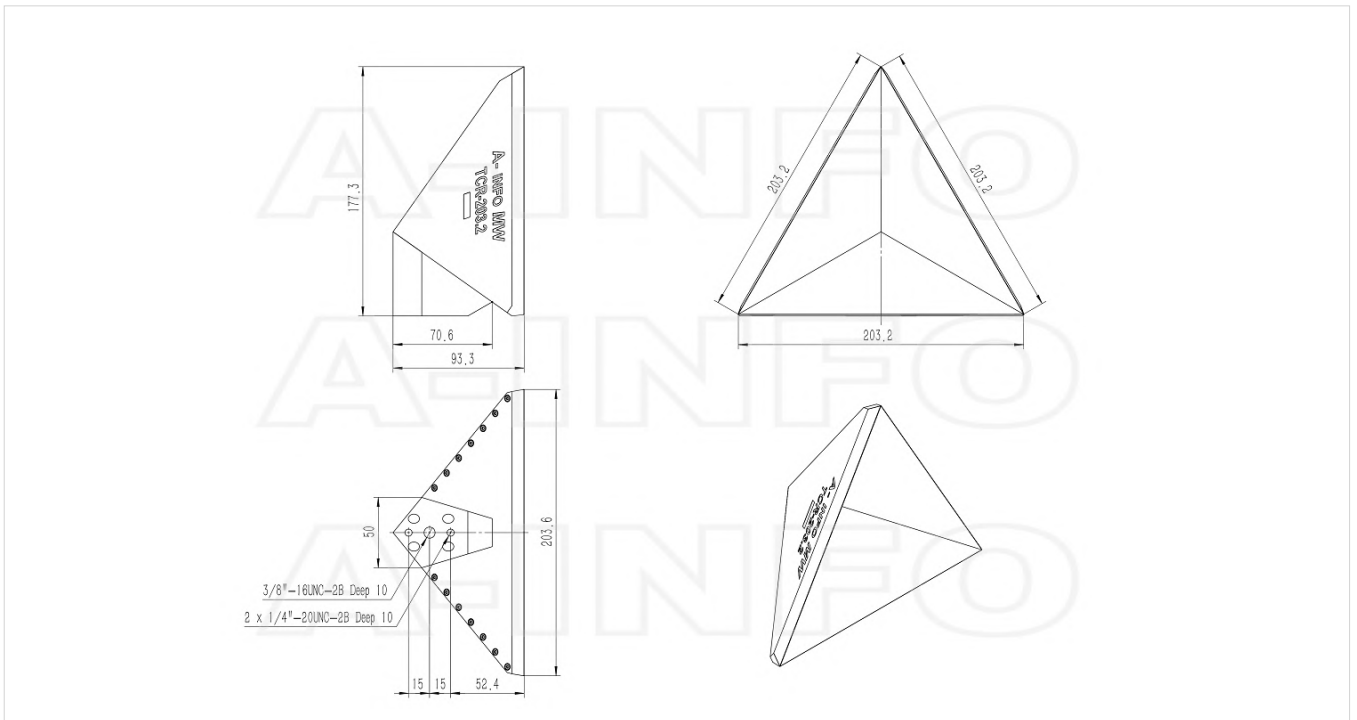

Outline Drawing