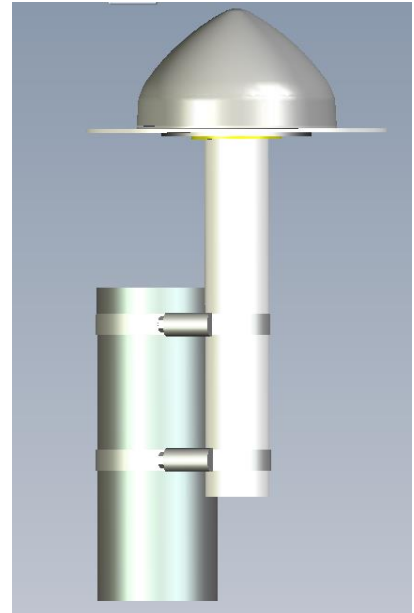

When precision matters.®

Mast Mount TW3XXX

The Mast Mount (PN 23-0092-0) is designed to fit all of Tallysman's TW3XXX family of antennas. The mast mount can be secured with stainless steel hose clamps (please refer to the diagram on the right).

Applications

- Marine

Features

- Aluminum 6061
- Chromate conversion finish
- Easy to use
- Resilient to weather conditions

Mast Mount TW3XXX Assembly

Drawing

All dimensions are in mm unless noted otherwise.