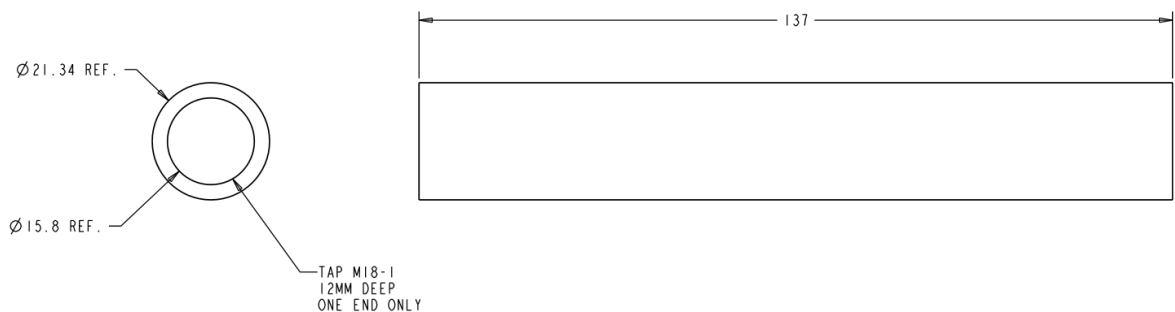

When precision matters.®

Mast Mount TW3XXX

The Mast Mount (PN 23-0092-0) is designed to fit all of Tallysman's TW3XXX family of antennas. The mast mount can be secured with stainless steel hose clamps (please refer to the diagram on the right).

Applications

- Marine

Features

- Aluminum 6061
- Chromate conversion finish
- Easy to use
- Resilient to weather conditions

Mast Mount TW3XXX Assembly

Drawing

All dimensions are in mm unless noted otherwise.