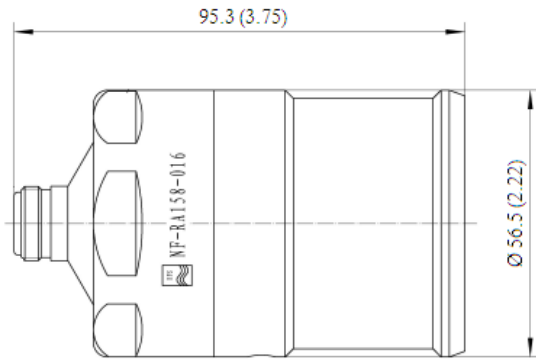

N Female Connector for 1-5/8" RADIAFLEX® cable

All information contained in the present datasheet is subject to confirmation at time of ordering